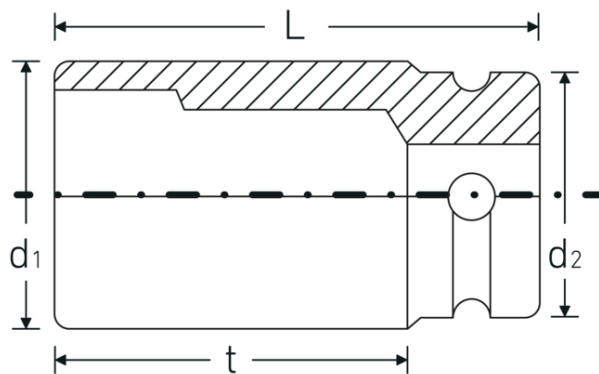

IMPACT sockets 3/4"

56IMP

Product no. **25020041**
GTIN **4018754233922**
Model **56 IMP 41**

Label. IMPACT socket 3/4 " 41mm L.92mm

- Features.**
- long version
 - with hex
 - 3/4" internal square drive
 - Chrome Alloy Steel, gunmetal finish
 - DIN 3129 / ISO 1711-2

Product highlights.

Powerful and resilient.

The sockets are made from high-quality Chrome Alloy Steel. They are hardened in oil to prevent stress and distortion.

Optimised functionality.

All IMPACT sockets have a through cross hole for the connecting pin and a deep groove for the rubber locking ring. The locking pin is not stressed during use.

High fitting accuracy.

The high fitting accuracy due to tight tolerances guarantees optimum, backlash-free transmission of forces to the socket.

Technical Drawing.

Technical Attributes.

Drive profile	hex
Internal square drive (inch)	3/4 "
d1	60 mm
d2	44 mm
Length mm (L)	92 mm
Spanner size [mm]	41 mm
t	64 mm

Logistics data.

Depth mm (IFS)	100
Width mm (IFS)	57
Height mm (IFS)	57
Length (packed, mm)	101
Width (packed, mm)	58
Height (packed, mm)	58
Volume (packed, dm3)	0.339764 dm3
Product no.	25020041
Weight (gross, kg)	0,910
Weight PAP (kg)	0,000
Weight PVC (kg)	0,000
GTIN	4018754233922
Country of origin AWR	TAIWAN, PROVINCE OF CHINA
Region of origin	Ausländischer Ursprung
WEEE/ElektroG	nicht ear-pflichtig
Customs tariff no.	82042000
Packing standard	1
Weight	899 g