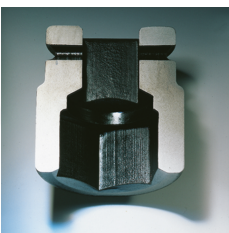

### 2308TX

Product no. **23080014**  
GTIN **4018754015290**  
Model **2308TX IMP E 14**

**Label.** IMPACT socket 1/2 " E14 L.38mm

**Features.**

- for external TORX® screws
- 1/2" internal square drive
- Chrome Alloy Steel, gunmetal finish

### Powerful and resilient.

The sockets are made from high-quality Chrome Alloy Steel. They are hardened in oil to prevent stress and distortion.

### Optimised functionality.

All IMPACT sockets have a through cross hole for the connecting pin and a deep groove for the rubber locking ring. The locking pin is not stressed during use.

### High fitting accuracy.

The high fitting accuracy due to tight tolerances guarantees optimum, backlash-free transmission of forces to the socket.