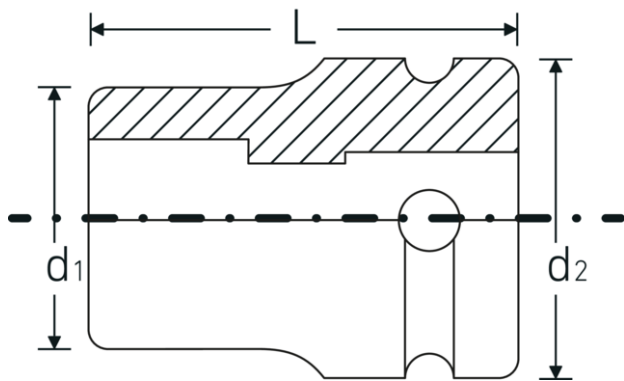

### Optimised functionality.

All IMPACT sockets have a through cross hole for the connecting pin and a deep groove for the rubber locking ring. The locking pin is not stressed during use.

## Technical Drawing.

## Technical Attributes.

Drive profile	TORX®
TORX® drive profile (mm)	12,9 mm
Internal square drive (inch)	1/2 "
d1	17,7 mm
d2	25 mm
Size of output profile	E14
Length mm (L)	38 mm

## Logistics data.

Depth mm (IFS)	38
Width mm (IFS)	25
Height mm (IFS)	25
Length (packed, mm)	150
Width (packed, mm)	70
Height (packed, mm)	45
Volume (packed, dm3)	0.4725 dm3
Product no.	23080014
Weight (gross, kg)	0,730
Weight PAP (kg)	0,000
Weight PVC (kg)	0,006
GTIN	4018754015290
Country of origin AWR	GERMANY
Region of origin	Nordrhein-Westfalen
WEEE/ElektroG	nicht ear-pflichtig
Customs tariff no.	82042000
Packing standard	10
Weight	73 g