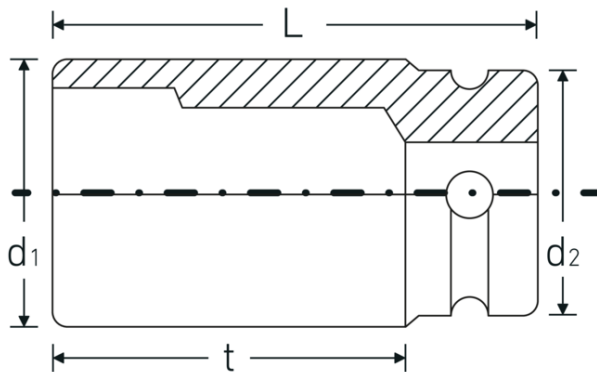

IMPACT sockets 3/4"

56IMP

Product no.	25020019
GTIN	4018754233915
Model	56 IMP 19

Label. IMPACT socket 3/4 " 19mm L.90mm

- Features.**
- long version
 - with hex
 - 3/4" internal square drive
 - Chrome Alloy Steel, gunmetal finish
 - DIN 3129 / ISO 1711-2

Product highlights.

Powerful and resilient.

The sockets are made from high-quality Chrome Alloy Steel. They are hardened in oil to prevent stress and distortion.

Optimised functionality.

All IMPACT sockets have a through cross hole for the connecting pin and a deep groove for the rubber locking ring. The locking pin is not stressed during use.

High fitting accuracy.

The high fitting accuracy due to tight tolerances guarantees optimum, backlash-free transmission of forces to the socket.

Technical Drawing.

Technical Attributes.

Drive profile	hex
Internal square drive (inch)	3/4 "
d1	30 mm
d2	38 mm
Length mm (L)	90 mm
Spanner size [mm]	19 mm
t	75 mm

Logistics data.

Depth mm (IFS)	100
Width mm (IFS)	44
Height mm (IFS)	4
Length (packed, mm)	110
Width (packed, mm)	89
Height (packed, mm)	45
Volume (packed, dm3)	0.44055 dm3
Product no.	25020019
Weight (gross, kg)	0,820
Weight PAP (kg)	0,000
Weight PVC (kg)	0,006
GTIN	4018754233915
Country of origin AWR	TAIWAN, PROVINCE OF CHINA
Region of origin	Ausländischer Ursprung
WEEE/ElektroG	nicht ear-pflichtig
Customs tariff no.	82042000
Packing standard	2
Weight	780 g