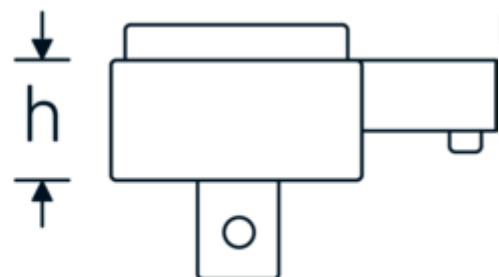

Fine-tooth ratchet insert adaptor

735/10

Product no. 58250010
GTIN 4018754034529
Model 735/10

Label. Fine-tooth ratchet insert adaptor Drive 1/2 Tool holders 9 x 12

Features.

- reversible
- 60 teeth

Advantages.

Made in Germany - STAHLWILLE fine-tooth ratchet for 1/2 sockets, interchangeable, Chrome Alloy Steel.

60 sprockets allow for a working angle of only 6 ° - facilitating efficient working even in confined spaces.

Suitable for all tools (independent of manufacturer) with 9 x 12 mm recording.

Maximum torque: 100 N·m.

Technical Drawing.

Technical Attributes.

External square drive (inch)	1/2
Number of teeth	60
Working angle	6 °
Width mm (b)	33 mm
Size	10
Size square socket [inside square drive]	9 x 12 mm
Height mm (h)	24 mm
max. torque	100 N·m
S	17,5 mm

Logistics data.

Depth mm (IFS)	50
Width mm (IFS)	33
Height mm (IFS)	40
Length (packed, mm)	50
Width (packed, mm)	33
Height (packed, mm)	40
Volume (packed, dm ³)	0.066 dm ³
Product no.	58250010
Weight (gross, kg)	0,162
Weight PAP (kg)	0,000
Weight PVC (kg)	0,003
GTIN	4018754034529
Country of origin AWR	GERMANY
Region of origin	Nordrhein-Westfalen
WEEE/ElektroG	nicht ear-pflichtig
Customs tariff no.	82041100
Packing standard	1
Weight	147 g