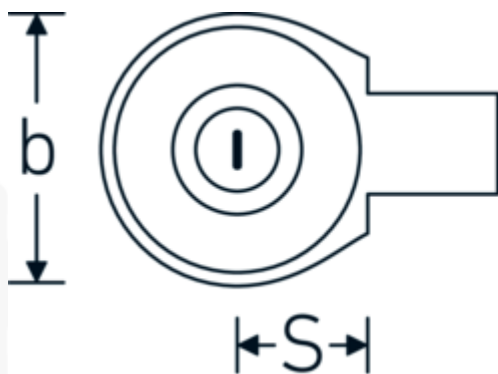

Fine-tooth ratchet insert adaptor

735/10

Product no. 58250010
GTIN 4018754034529
Model 735/10

Label. Fine-tooth ratchet insert adaptor Drive 1/2 Tool holders 9 x 12

Features.

- reversible
- 60 teeth

Advantages.

Made in Germany - STAHLWILLE fine-tooth ratchet for 1/2 sockets, interchangeable, Chrome Alloy Steel.

60 sprockets allow for a working angle of only 6 ° - facilitating efficient working even in confined spaces.

Suitable for all tools (independent of manufacturer) with 9 x 12 mm recording.

Maximum torque: 100 N·m.

Technical Drawing.

Technical Attributes.

External square drive (inch)	1/2
Number of teeth	60
Working angle	6 °
Width mm (b)	33 mm
Size	10
Size square socket [inside square drive]	9 x 12 mm
Height mm (h)	24 mm
max. torque	100 N·m
S	17,5 mm

Logistics data.

Depth mm (IFS)	50
Width mm (IFS)	33
Height mm (IFS)	40
Length (packed, mm)	50
Width (packed, mm)	33
Height (packed, mm)	40
Volume (packed, dm ³)	0.066 dm ³
Product no.	58250010
Weight (gross, kg)	0,162
Weight PAP (kg)	0,000
Weight PVC (kg)	0,003
GTIN	4018754034529
Country of origin AWR	GERMANY
Region of origin	Nordrhein-Westfalen
WEEE/ElektroG	nicht ear-pflichtig
Customs tariff no.	82041100
Packing standard	1
Weight	147 g