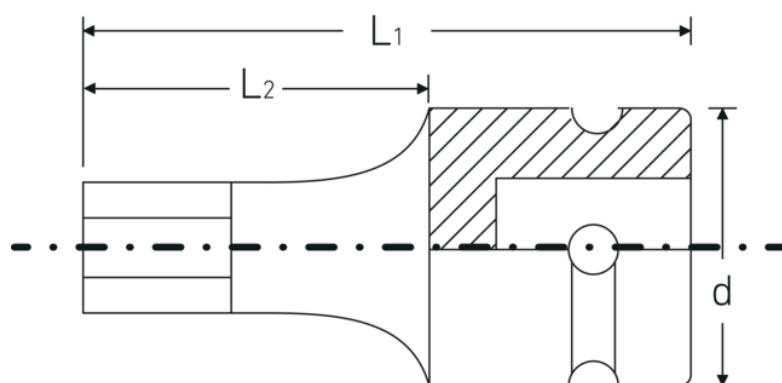

IMPACT screwdriver sockets 1/2"

54IMP

Product no. **23050012**
GTIN **4018754233847**
Model **54 IMP 12**

Label. IMPACT screwdriver socket 1/2 " 12 mm L.40mm

Features.

- for hex socket bolts
- 1/2" internal square drive
- Chrome Alloy Steel, gunmetal finish

Product highlights.

Optimized functionality.

All IMPACT sockets have a through cross hole for the connecting pin and a deep groove for the rubber locking ring. The locking pin is not stressed during use.

High fitting accuracy.

The high precision fit, achieved through tight tolerances, ensures optimal, backlash-free transmission of forces to the socket.

Technical Drawing.

Technical Attributes.

Drive profile	hex
External hex drive (mm)	12 mm
Internal square drive (inch)	1/2 "
d	25 mm
L1	40 mm
L2	20 mm

Logistics data.

Depth mm (IFS)	42
Width mm (IFS)	30
Height mm (IFS)	30
Length (packed, mm)	110
Width (packed, mm)	60
Height (packed, mm)	31
Volume (packed, dm3)	0.2046 dm3
Product no.	23050012
Weight (gross, kg)	0,330
Weight PAP (kg)	0,000
Weight PVC (kg)	0,003
GTIN	4018754233847
Country of origin AWR	TAIWAN, PROVINCE OF CHINA
Region of origin	Ausländischer Ursprung
WEEE/ElektroG	nicht ear-pflichtig
Customs tariff no.	82042000
Packing standard	5
Weight	111 g