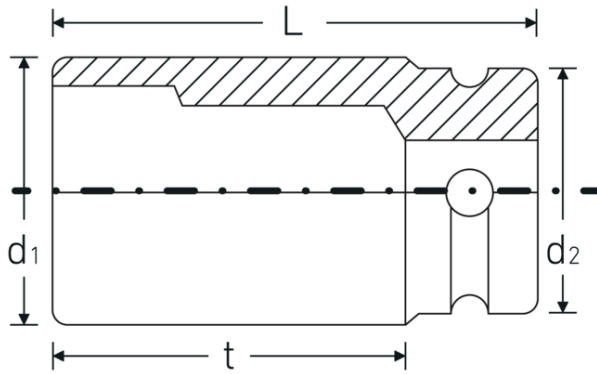

Advantages.

3/4" internal square drive.

Product highlights.

Powerful and resilient.

The sockets are made from high-quality Chrome Alloy Steel. They are hardened in oil to prevent stress and distortion.

Optimized functionality.

All IMPACT sockets have a through cross hole for the connecting pin and a deep groove for the rubber locking ring. The locking pin is not stressed during use.

High fitting accuracy.

The high precision fit, achieved through tight tolerances, ensures optimal, backlash-free transmission of forces to the socket.

Technical Drawing.

Technical Attributes.

Drive profile	hex
Internal square drive (inch)	3/4 "
d1	52,4 mm
d2	44 mm
DIN	DIN 3129 / ISO 1711-2
Length mm (L)	54 mm
Width across flats [mm]	34 mm
t	29 mm

Logistics data.

Depth mm (IFS)	54
Width mm (IFS)	52
Height mm (IFS)	52
Length (packed, mm)	105
Width (packed, mm)	53
Height (packed, mm)	55
Volume (packed, dm3)	0.306075 dm3
Product no.	25010034
Weight (gross, kg)	0,980
Weight PAP (kg)	0,000
Weight PVC (kg)	0,007
GTIN	4018754015757
Country of origin AWR	GERMANY
Region of origin	Nordrhein-Westfalen
WEEE/ElektroG	nicht ear-pflichtig
Customs tariff no.	82042000
Packing standard	2
Weight	490 g