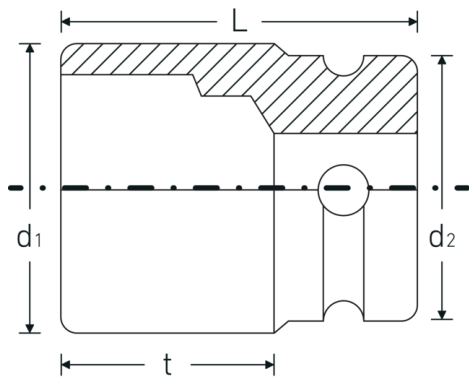

### Optimised functionality.

All IMPACT sockets have a through cross hole for the connecting pin and a deep groove for the rubber locking ring. The locking pin is not stressed during use.

## Technical Drawing.

## Technical Attributes.

Drive profile	hex
Internal square drive (inch)	1/2 "
d1	23,5 mm
d2	30 mm
Length mm (L)	85 mm
Spanner size [mm]	15 mm
t	68 mm

## Logistics data.

Depth mm (IFS)	85
Width mm (IFS)	31
Height mm (IFS)	31
Length (packed, mm)	150
Width (packed, mm)	150
Height (packed, mm)	31
Volume (packed, dm3)	0.6975 dm3
Product no.	23020015
Weight (gross, kg)	1,710
Weight PAP (kg)	0,000
Weight PVC (kg)	0,009
GTIN	4018754158126
Country of origin AWR	GERMANY
Region of origin	Nordrhein-Westfalen
WEEE/ElektroG	nicht ear-pflichtig
Customs tariff no.	82042000
Packing standard	5
Weight	340 g