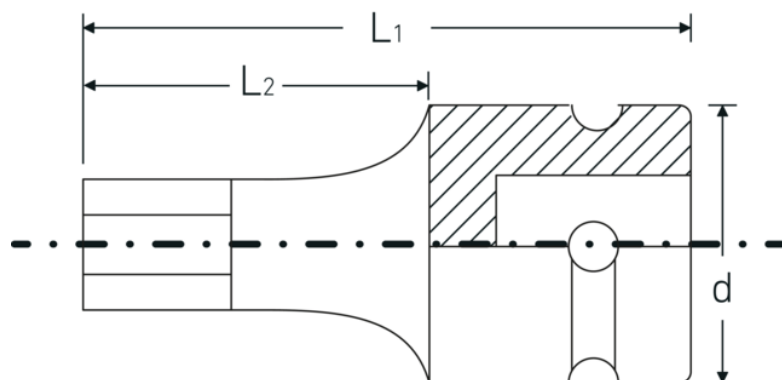

IMPACT screwdriver sockets 1/2"

54IMP

Product no. **23050014**
GTIN **4018754233854**
Model **54 IMP 14**

Label. IMPACT screwdriver socket 1/2 " 14 mm L.40mm

- Features.**
- for hex socket bolts
 - 1/2" internal square drive
 - Chrome Alloy Steel, gunmetal finish

Product highlights.

Optimized functionality.

All IMPACT sockets have a through cross hole for the connecting pin and a deep groove for the rubber locking ring. The locking pin is not stressed during use.

High fitting accuracy.

The high precision fit, achieved through tight tolerances, ensures optimal, backlash-free transmission of forces to the socket.

Technical Drawing.

Technical Attributes.

Drive profile	hex
External hex drive (mm)	14 mm
Internal square drive (inch)	1/2 "
d	25 mm
L1	40 mm
L2	20 mm

Logistics data.

Depth mm (IFS)	43
Width mm (IFS)	30
Height mm (IFS)	30
Length (packed, mm)	155
Width (packed, mm)	50
Height (packed, mm)	31
Volume (packed, dm ³)	0.24025 dm ³
Product no.	23050014
Weight (gross, kg)	0,380
Weight PAP (kg)	0,000
Weight PVC (kg)	0,003
GTIN	4018754233854
Country of origin AWR	TAIWAN, PROVINCE OF CHINA
Region of origin	Ausländischer Ursprung
WEEE/ElektroG	nicht ear-pflichtig
Customs tariff no.	82042000
Packing standard	5
Weight	118 g