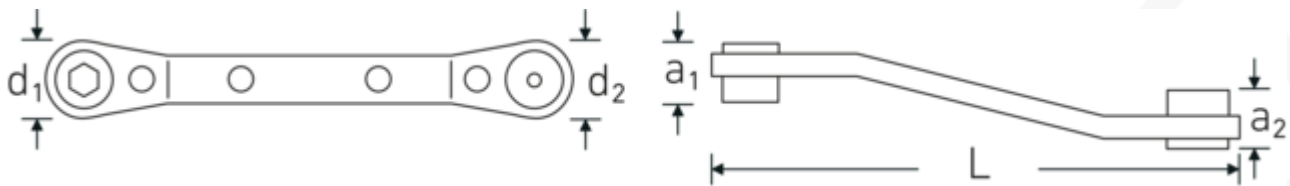

Bit ratchet spanner 1/4 x 5/16"

25B

Product no. **41541620**
 GTIN **4018754094493**
 Model **25 B**
RATSCHENRINGSCHLUESSEL

Label. 1/4 x 5/16 Bit ratchet spanner L.138mm

- Features.**
- for hexagon BITS
 - magnetic location
 - reversible
 - heads angled
 - chrome plated

Technical Drawing.

Technical Attributes.

a1	15 mm
a2	17 mm
Internal hex drive (inch)	1/4 x 5/16
d1	20 mm
d2	23 mm
Length mm (L)	138 mm

Logistics data.

Depth mm (IFS)	140
Width mm (IFS)	25
Height mm (IFS)	25
Length (packed, mm)	140
Width (packed, mm)	25
Height (packed, mm)	25
Volume (packed, dm3)	0.0875 dm3
Product no.	41541620