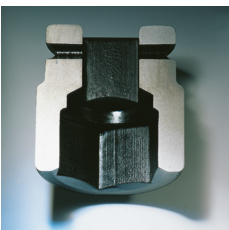

### Powerful and resilient.

The sockets are made from high-quality Chrome Alloy Steel. They are hardened in oil to prevent stress and distortion.

### Optimised functionality.

All IMPACT sockets have a through cross hole for the connecting pin and a deep groove for the rubber locking ring. The locking pin is not stressed during use.

### High fitting accuracy.

The high fitting accuracy due to tight tolerances guarantees optimum, backlash-free transmission of forces to the socket.