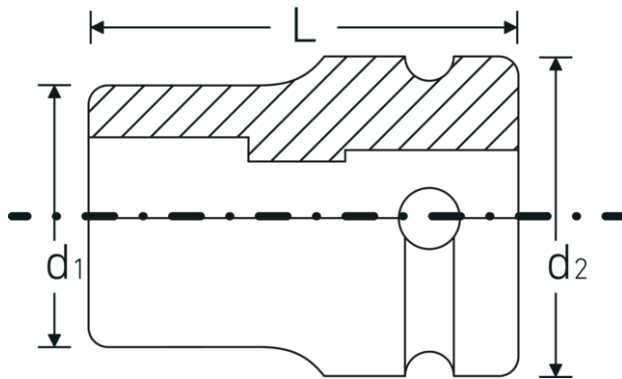

### Optimised functionality.

All IMPACT sockets have a through cross hole for the connecting pin and a deep groove for the rubber locking ring. The locking pin is not stressed during use.

## Technical Drawing.

## Technical Attributes.

Drive profile	TORX®
TORX® drive profile (mm)	16,6 mm
Internal square drive (inch)	1/2 "
d1	22 mm
d2	30 mm
Size of output profile	E18
Length mm (L)	38 mm

## Logistics data.

Depth mm (IFS)	38
Width mm (IFS)	30
Height mm (IFS)	30
Length (packed, mm)	170
Width (packed, mm)	80
Height (packed, mm)	47
Volume (packed, dm3)	0.6392 dm3
Product no.	23080018
Weight (gross, kg)	1,150
Weight PAP (kg)	0,000
Weight PVC (kg)	0,008
GTIN	4018754015313
Country of origin AWR	GERMANY
Region of origin	Nordrhein-Westfalen
WEEE/ElektroG	nicht ear-pflichtig
Customs tariff no.	82042000
Packing standard	10
Weight	115 g