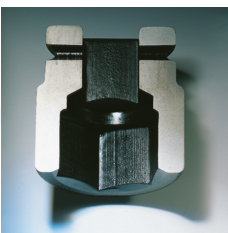

### 2308TX

Product no. **23080018**  
GTIN **4018754015313**  
Model **2308TX IMP E 18**

**Label.** IMPACT socket 1/2 " E18 L.38mm

- Features.**
- for external TORX® screws
  - 1/2" internal square drive
  - Chrome Alloy Steel, gunmetal finish

### Powerful and resilient.

The sockets are made from high-quality Chrome Alloy Steel. They are hardened in oil to prevent stress and distortion.

### Optimised functionality.

All IMPACT sockets have a through cross hole for the connecting pin and a deep groove for the rubber locking ring. The locking pin is not stressed during use.

### High fitting accuracy.

The high fitting accuracy due to tight tolerances guarantees optimum, backlash-free transmission of forces to the socket.