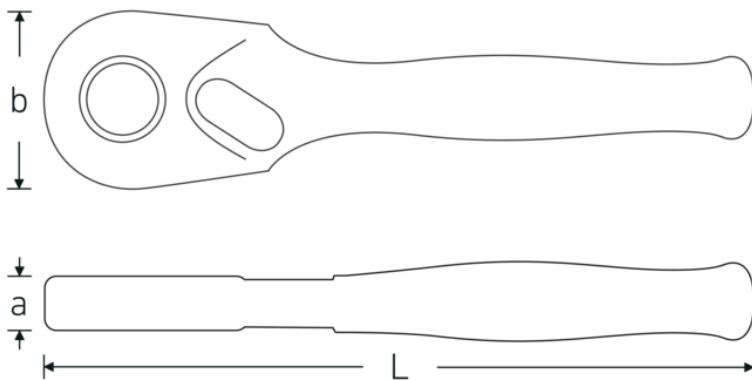

Mini fine-tooth bit ratchet 1/4"

418B

Product no. 11133030
GTIN 4018754291373
Model 418B

Label. 1/4 Mini bit ratchet fine-tooth RSW.4.5° L.90mm

- Features.**
- 90 mm short version
 - reversible
 - 80 teeth
 - with steel handle
 - inside hexagon 1/4"
 - DIN 3126/ISO 1173 D 6.3
 - for bit screwdriver sockets 1/4"
 - internal hex drive with a collar-thrust spring
 - bits are easy to insert, lock securely in position and can be removed just as easily
 - for use in confined spaces, re-engages after movement of 4.5°
 - construction without screws prevents foreign object damage

Our fine-tooth ratchets with 80 teeth re-engage after just 4.5° for maximum precision in confined spaces. 8 pairs of parallel teeth simultaneously ensure maximum load-bearing capacity and particularly smooth running, even at high torques.

Technical Drawing.

Technical Attributes.

a	11 mm
Internal hex drive (inch)	1/4
Number of teeth	80
Working angle	4.5 °
Width mm (b)	22.5 mm
DIN	DIN 3126 / ISO 1173 Form D 6,3
Length mm (L)	90 mm

Logistics data.

Depth mm (IFS)	90
Width mm (IFS)	23
Height mm (IFS)	10
Length (packed, mm)	140
Width (packed, mm)	110
Height (packed, mm)	10
Volume (packed, dm3)	0.154 dm3
Product no.	11133030
Weight (gross, kg)	0,075
Weight PAP (kg)	0,000
Weight PVC (kg)	0,028
GTIN	4018754291373
Country of origin AWR	GERMANY
Region of origin	Nordrhein-Westfalen
WEEE/ElektroG	nicht ear-pflichtig
Customs tariff no.	82042000
Packing standard	1
Weight	70 g