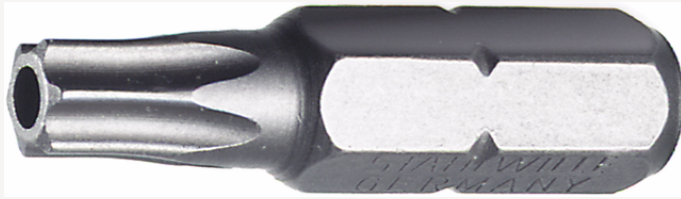

## Bit screwdriver socket

1440-1446

Product no. **08160015**  
 GTIN **4018754011414**  
 Model **1441 T 15 BIT-  
 SCHRAUBENDREHEREINSATZ**

### Label.

Bit screwdriver socket T15 Hex C 6,3 L.26mm

## Technical Attributes.

Drive profile	TORX®
External hex (inch)	1/4
DIN	DIN 3126 / ISO 1173
Size of output profile	T15
Length mm (L)	26 mm
Model no.	1441
External hex drive	C 6,3

## Logistics data.

Depth mm (IFS)	26
Width mm (IFS)	7
Height mm (IFS)	7
Length (packed, mm)	85
Width (packed, mm)	35
Height (packed, mm)	7
Volume (packed, dm3)	0.020825 dm3
Product no.	08160015
Weight (gross, kg)	0,063
Weight PAP (kg)	0,000
Weight PVC (kg)	0,002
GTIN	4018754011414
Country of origin AWR	GERMANY
Region of origin	Nordrhein-Westfalen
WEEE/ElektroG	nicht ear-pflichtig
Customs tariff no.	82079030
Packing standard	10
Weight	6 g