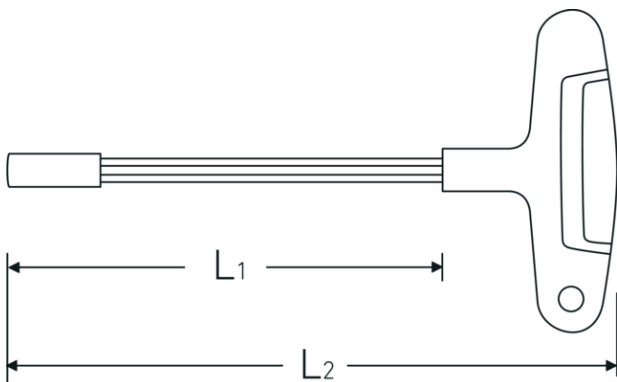

## Bit holder 1/4

4009

Product no. **18093016**  
GTIN **4018754324491**  
Model **4009**

**Label.** 1/4" Bit holder L.175mm

- Features.**
- For 1/4" screwdriver bits with external hex
  - DIN 3126/ISO 1173 Form C 6,3
  - Inner hex with magnet
  - With 3-component T-handle

## Technical Drawing.

## Technical Attributes.

d	10 mm
DIN	DIN 3126 / ISO 1173 Form C 6,3
Internal hex drive [inch]	1/4 "
L1	150 mm
L2	175 mm

## Logistics data.

Depth mm (IFS)	176
Width mm (IFS)	96
Height mm (IFS)	22
Length (packed, mm)	280
Width (packed, mm)	120

Height (packed, mm)	50
Volume (packed, dm3)	1.68 dm3
Product no.	18093016
Weight (gross, kg)	0,420
Weight PAP (kg)	0,000
Weight PVC (kg)	0,013
GTIN	4018754324491
Country of origin AWR	GERMANY
Region of origin	Nordrhein-Westfalen
WEEE/ElektroG	nicht ear-pflichtig
Customs tariff no.	82054000
Packing standard	5
Weight	108 g