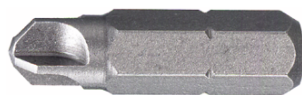

Height (packed, mm)	50
Volume (packed, dm3)	1.68 dm3
Product no.	18093016
Weight (gross, kg)	0,420
Weight PAP (kg)	0,000
Weight PVC (kg)	0,013
GTIN	4018754324491
Country of origin AWR	GERMANY
Region of origin	Nordrhein-Westfalen
WEEE/ElektroG	nicht ear-pflichtig
Customs tariff no.	82054000
Packing standard	5
Weight	108 g

Variants.

Product no.	Model no. (ERP)	Description	GTIN
18093016	4009	1/4" Bit holder L.175mm	4018754324491

GTIN-Code.

Accessories.