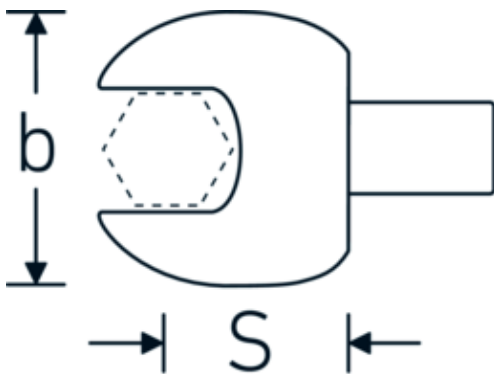

### Label.

Open-ended shell tool Wrench size 55mm Tool holders 22 x 28

### Technical Drawing.

### Technical Attributes.

Width mm (b)	114 mm
Size tool holder [internal square drive]	22 x 28 mm
Height mm (h)	19 mm
S	55 mm
Width across flats [mm]	55 mm

### Logistics data.

Depth mm (IFS)	125
Width mm (IFS)	115
Height mm (IFS)	31
Length (packed, mm)	126
Width (packed, mm)	116
Height (packed, mm)	32
Volume (packed, dm <sup>3</sup> )	0.467712 dm <sup>3</sup>
Product no.	58211055
Weight (gross, kg)	1,200