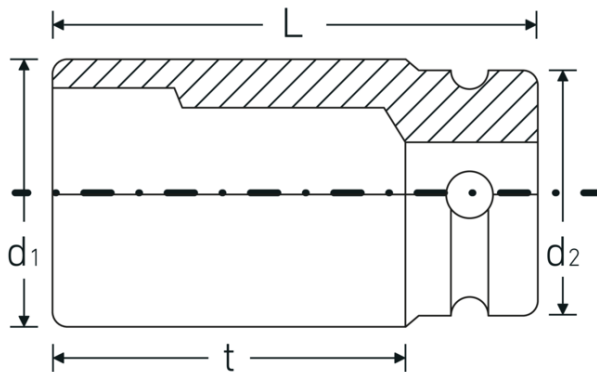

### Optimised functionality.

All IMPACT sockets have a through cross hole for the connecting pin and a deep groove for the rubber locking ring. The locking pin is not stressed during use.

## Technical Drawing.

## Technical Attributes.

Drive profile	hex
Internal square drive (inch)	1 "
d1	51,5 mm
d2	54 mm
Length mm (L)	110 mm
Spanner size [mm]	32 mm
t	79 mm

## Logistics data.

Depth mm (IFS)	110
Width mm (IFS)	55
Height mm (IFS)	55
Length (packed, mm)	111
Width (packed, mm)	111
Height (packed, mm)	56
Volume (packed, dm3)	0.689976 dm3
Product no.	26020032
Weight (gross, kg)	2,592
Weight PAP (kg)	0,000
Weight PVC (kg)	0,009
GTIN	4018754016433
Country of origin AWR	GERMANY
Region of origin	Nordrhein-Westfalen
WEEE/ElektroG	nicht ear-pflichtig
Customs tariff no.	82042000
Packing standard	2
Weight	1296 g