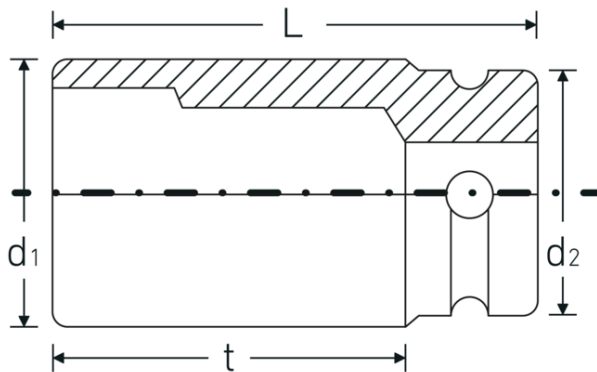

IMPACT sockets 3/4"

56IMP

Product no. **25020034**
GTIN **4018754015887**
Model **56 IMP 34**

Label. IMPACT socket 3/4 " 34mm L.100mm

- Features.**
- long version
 - with hex
 - 3/4" internal square drive
 - Chrome Alloy Steel, gunmetal finish
 - DIN 3129 / ISO 1711-2

Product highlights.

Powerful and resilient.

The sockets are made from high-quality Chrome Alloy Steel. They are hardened in oil to prevent stress and distortion.

Optimised functionality.

All IMPACT sockets have a through cross hole for the connecting pin and a deep groove for the rubber locking ring. The locking pin is not stressed during use.

High fitting accuracy.

The high fitting accuracy due to tight tolerances guarantees optimum, backlash-free transmission of forces to the socket.

Technical Drawing.

Technical Attributes.

Drive profile	hex
Internal square drive (inch)	3/4 "
d1	52,4 mm
d2	44 mm
Length mm (L)	100 mm
Spanner size [mm]	34 mm
t	71,5 mm

Logistics data.

Depth mm (IFS)	100
Width mm (IFS)	52
Height mm (IFS)	52
Length (packed, mm)	105
Width (packed, mm)	105
Height (packed, mm)	53
Volume (packed, dm3)	0.584325 dm3
Product no.	25020034
Weight (gross, kg)	1,966
Weight PAP (kg)	0,000
Weight PVC (kg)	0,010
GTIN	4018754015887
Country of origin AWR	GERMANY
Region of origin	Nordrhein-Westfalen
WEEE/ElektroG	nicht ear-pflichtig
Customs tariff no.	82042000
Packing standard	2
Weight	983 g