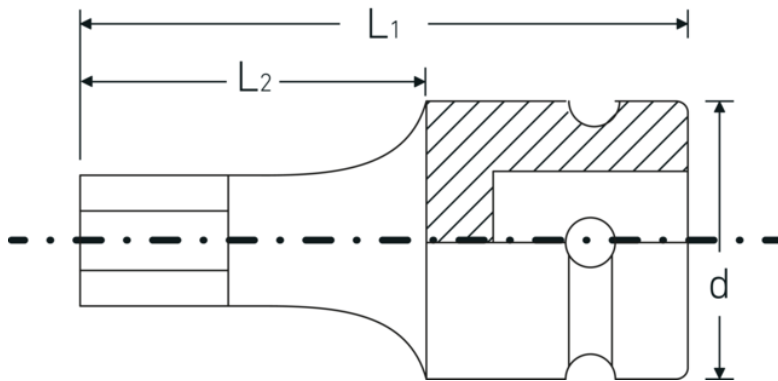

IMPACT screwdriver sockets 1/2"

54IMP

Product no. **23050010**
GTIN **4018754233830**
Model **54 IMP 10**

Label. IMPACT screwdriver socket 1/2 " 10 mm L.40mm

Features.

- for hex socket bolts
- 1/2" internal square drive
- Chrome Alloy Steel, gunmetal finish

Product highlights.

Optimized functionality.

All IMPACT sockets have a through cross hole for the connecting pin and a deep groove for the rubber locking ring. The locking pin is not stressed during use.

High fitting accuracy.

The high precision fit, achieved through tight tolerances, ensures optimal, backlash-free transmission of forces to the socket.

Technical Drawing.

Technical Attributes.

Drive profile	hex
External hex drive (mm)	10 mm
Internal square drive (inch)	1/2 "
d	25 mm
L1	40 mm
L2	20 mm

Logistics data.

Depth mm (IFS)	38
Width mm (IFS)	25
Height mm (IFS)	25
Length (packed, mm)	135
Width (packed, mm)	26
Height (packed, mm)	26
Volume (packed, dm ³)	0.09126 dm ³
Product no.	23050010
Weight (gross, kg)	0,331
Weight PAP (kg)	0,000
Weight PVC (kg)	0,006
GTIN	4018754233830
Country of origin AWR	TAIWAN, PROVINCE OF CHINA
Region of origin	Ausländischer Ursprung
WEEE/ElektroG	nicht ear-pflichtig
Customs tariff no.	82042000
Packing standard	5
Weight	70 g