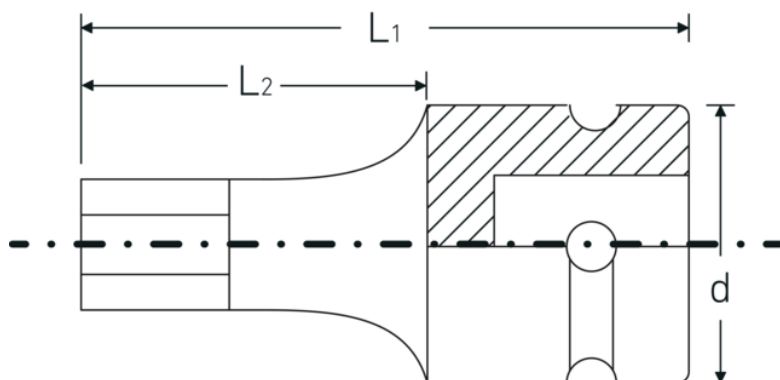

IMPACT screwdriver sockets 1/2"

54IMP

Product no. 23050006
GTIN 4018754233809
Model 54 IMP 6

Label. IMPACT screwdriver socket 1/2 " 6 mm L.40mm

Features.

- for hex socket bolts
- 1/2" internal square drive
- Chrome Alloy Steel, gunmetal finish

Advantages.

1/2" internal square drive.

Product highlights.

Optimized functionality.

All IMPACT sockets have a through cross hole for the connecting pin and a deep groove for the rubber locking ring. The locking pin is not stressed during use.

High fitting accuracy.

The high precision fit, achieved through tight tolerances, ensures optimal, backlash-free transmission of forces to the socket.

Technical Drawing.

Technical Attributes.

Drive profile	hex
External hex drive (mm)	6 mm
Internal square drive (inch)	1/2 "
d	25 mm
L1	40 mm
L2	20 mm

Logistics data.

Depth mm (IFS)	38
Width mm (IFS)	25
Height mm (IFS)	25
Length (packed, mm)	135
Width (packed, mm)	26
Height (packed, mm)	26
Volume (packed, dm ³)	0.09126 dm ³
Product no.	23050006
Weight (gross, kg)	0,294
Weight PAP (kg)	0,000
Weight PVC (kg)	0,006
GTIN	4018754233809
Country of origin AWR	OHNE
Region of origin	Ausländischer Ursprung
WEEE/ElektroG	nicht ear-pflichtig
Customs tariff no.	82042000
Packing standard	5
Weight	59 g