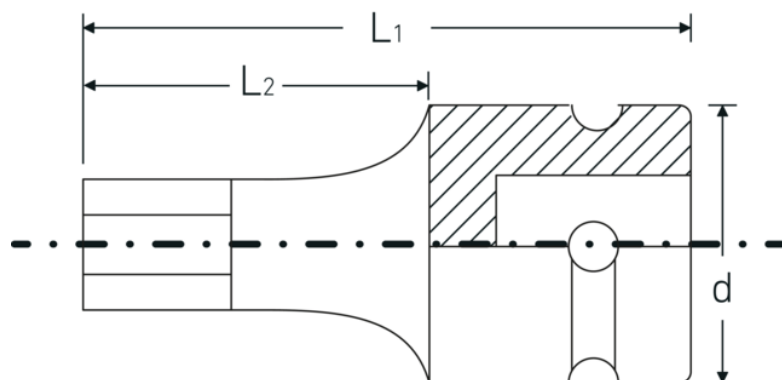

IMPACT INHEX socket

54IMP

Product no. 23050010
GTIN 4018754233830
Model 54 IMP 10

Label. IMPACT INHEX socket 1/2 " 10 mm L.40mm

- Features.**
- for hex socket screws
 - 1/2" internal square drive
 - Chrome Alloy Steel, gunmetal finish

Advantages.

1/2" internal square drive.

Product highlights.

Optimised functionality.

All IMPACT sockets have a through cross hole for the connecting pin and a deep groove for the rubber locking ring. The locking pin is not stressed during use.

High fitting accuracy.

The high fitting accuracy due to tight tolerances guarantees optimum, backlash-free transmission of forces to the socket.

Technical Drawing.

Technical Attributes.

Drive profile	hex
External hex drive (mm)	10 mm
Internal square drive (inch)	1/2 "
d	25 mm
L1	40 mm
L2	20 mm

Logistics data.

Depth mm (IFS)	38
Width mm (IFS)	25
Height mm (IFS)	25
Length (packed, mm)	135
Width (packed, mm)	26
Height (packed, mm)	26
Volume (packed, dm ³)	0.09126 dm ³
Product no.	23050010
Weight (gross, kg)	0,331
Weight PAP (kg)	0,000
Weight PVC (kg)	0,006
GTIN	4018754233830
Country of origin AWR	TAIWAN, PROVINCE OF CHINA
Region of origin	Ausländischer Ursprung
WEEE/ElektroG	nicht ear-pflichtig
Customs tariff no.	82042000
Packing standard	5
Weight	70 g