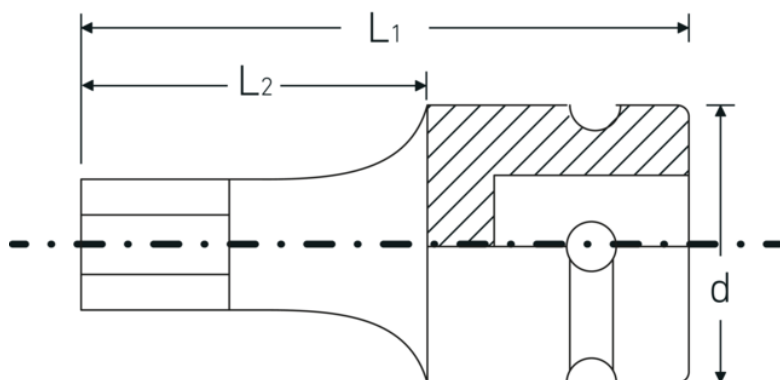

IMPACT INHEX socket

54IMP

Product no. 23050017
GTIN 4018754233861
Model 54 IMP 17

Label. IMPACT INHEX socket 1/2 " 17 mm L.40mm

- Features.**
- for hex socket screws
 - 1/2" internal square drive
 - Chrome Alloy Steel, gunmetal finish

Advantages.

1/2" internal square drive.

Product highlights.

Optimised functionality.

All IMPACT sockets have a through cross hole for the connecting pin and a deep groove for the rubber locking ring. The locking pin is not stressed during use.

High fitting accuracy.

The high fitting accuracy due to tight tolerances guarantees optimum, backlash-free transmission of forces to the socket.

Technical Drawing.

Technical Attributes.

Drive profile	hex
External hex drive (mm)	17 mm
Internal square drive (inch)	1/2 "
d	25 mm
L1	40 mm
L2	20 mm

Logistics data.

Depth mm (IFS)	45
Width mm (IFS)	30
Height mm (IFS)	30
Length (packed, mm)	155
Width (packed, mm)	50
Height (packed, mm)	31
Volume (packed, dm ³)	0.24025 dm ³
Product no.	23050017
Weight (gross, kg)	0,675
Weight PAP (kg)	0,000
Weight PVC (kg)	0,004
GTIN	4018754233861
Country of origin AWR	TAIWAN, PROVINCE OF CHINA
Region of origin	Ausländischer Ursprung
WEEE/ElektroG	nicht ear-pflichtig
Customs tariff no.	82042000
Packing standard	5
Weight	134 g