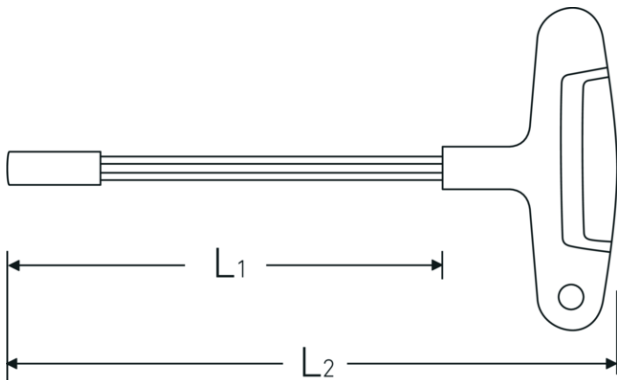

Bit holder 1/10

4009

Product no. **18093016**
GTIN **4018754324491**
Model **4009**

Label.

1/4" Bit holder L.175mm

Technical Drawing.

Technical Attributes.

d	10 mm
DIN	DIN 3126 / ISO 1173 Form C 6,3
Internal hex drive [inch]	1/4 "
L1	150 mm
L2	175 mm

Logistics data.

Depth mm (IFS)	176
Width mm (IFS)	96
Height mm (IFS)	22
Length (packed, mm)	280
Width (packed, mm)	120
Height (packed, mm)	50
Volume (packed, dm ³)	1.68 dm ³
Product no.	18093016
Weight (gross, kg)	0,420