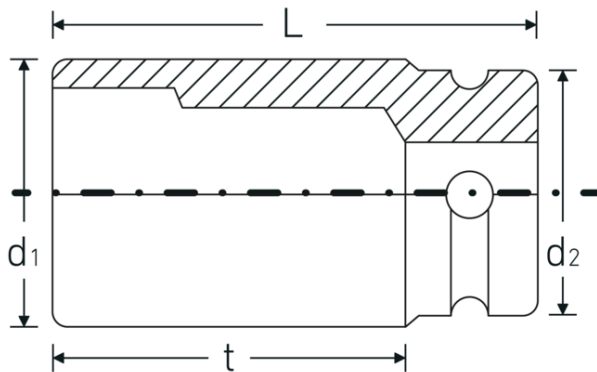

IMPACT sockets 3/4"

55IMP

Product no. 25010024
GTIN 4018754015665
Model 55 IMP 24

Label. IMPACT socket 3/4 " 24mm L.50mm

- Features.**
- with hex
 - 3/4" internal square drive
 - Chrome Alloy Steel, gunmetal finish
 - DIN 3129 / ISO 1711-2

Product highlights.

Powerful and resilient.

The sockets are made from high-quality Chrome Alloy Steel. They are hardened in oil to prevent stress and distortion.

Optimised functionality.

All IMPACT sockets have a through cross hole for the connecting pin and a deep groove for the rubber locking ring. The locking pin is not stressed during use.

High fitting accuracy.

The high fitting accuracy due to tight tolerances guarantees optimum, backlash-free transmission of forces to the socket.

Technical Drawing.

Technical Attributes.

Drive profile	hex
Internal square drive (inch)	3/4 "
d1	39,5 mm
d2	44 mm
DIN	DIN 3129 / ISO 1711-2
Length mm (L)	50 mm
Spanner size [mm]	24 mm
t	24,5 mm

Logistics data.

Depth mm (IFS)	50
Width mm (IFS)	45
Height mm (IFS)	45
Length (packed, mm)	226
Width (packed, mm)	46
Height (packed, mm)	51
Volume (packed, dm3)	0.530196 dm3
Product no.	25010024
Weight (gross, kg)	1,910
Weight PAP (kg)	0,000
Weight PVC (kg)	0,008
GTIN	4018754015665
Country of origin AWR	GERMANY
Region of origin	Nordrhein-Westfalen
WEEE/ElektroG	nicht ear-pflichtig
Customs tariff no.	82042000
Packing standard	5
Weight	382 g