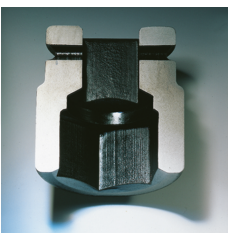

IMPACT sockets TORX® 1/2"

2308TX

Product no. **23080012**
GTIN **4018754015283**
Model **2308TX IMP E 12**

Label. IMPACT socket 1/2 " E12 L.38mm

- Features.**
- for external TORX® screws
 - 1/2" internal square drive
 - Chrome Alloy Steel, gunmetal finish

Product highlights.

Powerful and resilient.

The sockets are made from high-quality Chrome Alloy Steel. They are hardened in oil to prevent stress and distortion.

Optimised functionality.

All IMPACT sockets have a through cross hole for the connecting pin and a deep groove for the rubber locking ring. The locking pin is not stressed during use.

High fitting accuracy.

The high fitting accuracy due to tight tolerances guarantees optimum, backlash-free transmission of forces to the socket.

Technical Drawing.

Technical Attributes.

Drive profile	TORX®
TORX® drive profile (mm)	11,1 mm
Internal square drive (inch)	1/2 "
d1	15,9 mm
d2	25 mm
Size of output profile	E12
Length mm (L)	38 mm