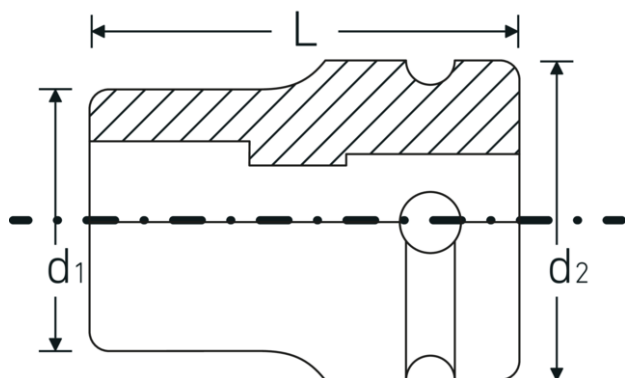

Product highlights.

Powerful and resilient.

The sockets are made from high-quality Chrome Alloy Steel. They are hardened in oil to prevent stress and distortion.

Optimised functionality.

All IMPACT sockets have a through cross hole for the connecting pin and a deep groove for the rubber locking ring. The locking pin is not stressed during use.

High fitting accuracy.

The high fitting accuracy due to tight tolerances guarantees optimum, backlash-free transmission of forces to the socket.

Technical Drawing.

Technical Attributes.

Drive profile	TORX®
TORX® drive profile (mm)	11,1 mm
Internal square drive (inch)	1/2 "
d1	15,9 mm
d2	25 mm
Size of output profile	E12
Length mm (L)	38 mm

Logistics data.

Depth mm (IFS)	38
Width mm (IFS)	25
Height mm (IFS)	25
Length (packed, mm)	150
Width (packed, mm)	70
Height (packed, mm)	45
Volume (packed, dm3)	0.4725 dm3
Product no.	23080012
Weight (gross, kg)	0,730
Weight PAP (kg)	0,000
Weight PVC (kg)	0,006
GTIN	4018754015283
Country of origin AWR	GERMANY
Region of origin	Nordrhein-Westfalen
WEEE/ElektroG	nicht ear-pflichtig
Customs tariff no.	82042000
Packing standard	10
Weight	73 g

Variants.

Product no.	Model no. (ERP)	Description	GTIN
23080010	2308TX IMP E 10	IMPACT socket 1/2 " E10 L.38mm	4018754015276
23080012	2308TX IMP E 12	IMPACT socket 1/2 " E12 L.38mm	4018754015283
23080014	2308TX IMP E 14	IMPACT socket 1/2 " E14 L.38mm	4018754015290