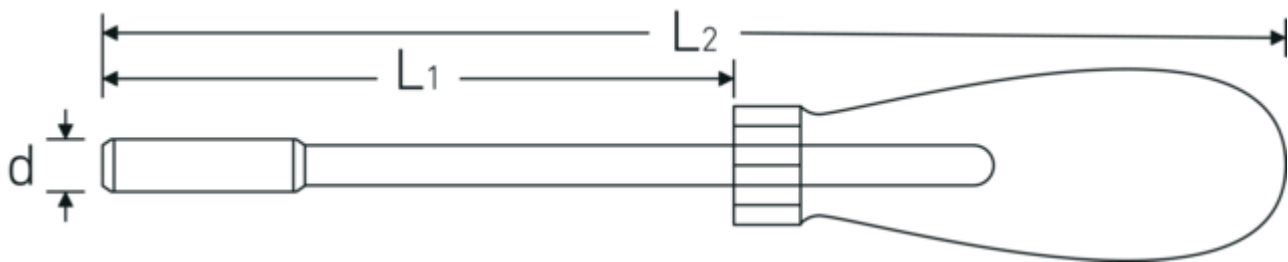

PRODUCT IMAGE
IN PROGRESS

Intuitive switching.

The intuitively operated changeover ring can be turned from left to right for a quick change of direction. The ratchet is fixed when in the middle position.

A simple compartment solution for bits.

The ratcheting screwdriver has an integrated magazine at the end of the handle that can hold up to 6 bits. The compartment can be opened conveniently at the touch of a button for quick access to the bits (note: bits are not included).

Technical Attributes.

Number of teeth	48
Working angle	7.5 °
d	10 mm
DIN	DIN 3126 / ISO 1173 Form C 6,3
Size	1
Internal hex drive [inch]	1/4 "
L1	127 mm
L2	250 mm

Logistics data.

Depth mm (IFS)	285
Width mm (IFS)	50
Height mm (IFS)	44
Length (packed, mm)	265
Width (packed, mm)	70
Height (packed, mm)	45
Volume (packed, dm ³)	0.83475 dm ³
Product no.	18120001
Weight (gross, kg)	0,220
Weight PAP (kg)	0,000
Weight PVC (kg)	0,006
GTIN	4018754238910
Country of origin AWR	TAIWAN, PROVINCE OF CHINA
Region of origin	Ausländischer Ursprung
WEEE/ElektroG	nicht ear-pflichtig
Customs tariff no.	82054000
Packing standard	1
Weight	220 g