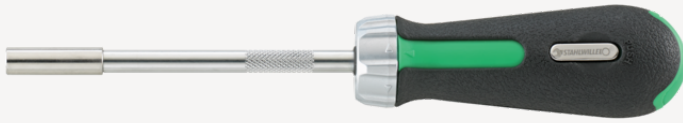

Bit ratchet screwdriver 1/4"

4008-1

Product no. 18120001
GTIN 4018754238910
Model 4008-1

Label. 1/4" Bit ratchet screwdriver L.250mm

Product highlights.

PRODUCT IMAGE
IN PROGRESS

Quick screw tightening.

The ratchet function enables screws to be tightened quickly, while the knurled zone supports rapid pre-tightening. With a heavy-duty mechanism that features 48 teeth and a 7.5° working angle, the bit ratchet is a powerful and efficient tool.

PRODUCT IMAGE
IN PROGRESS

Intuitive switching.

The intuitively operated changeover ring can be turned from left to right for a quick change of direction. The ratchet is fixed when in the middle position.

PRODUCT IMAGE
IN PROGRESS

Easy bit change.

Thanks to the magnetic hex socket, bit changes are effortless and reliable. The bits are held securely even when greater force is applied.

PRODUCT IMAGE
IN PROGRESS

A simple compartment solution for bits.

The ratcheting screwdriver has an integrated magazine at the end of the handle that can hold up to 6 bits. The compartment can be opened conveniently at the touch of a button for quick access to the bits (note: bits are not included).