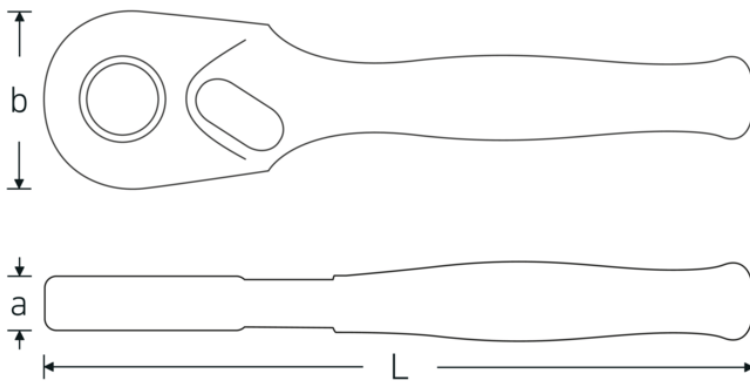

Fine-tooth bit ratchet 1/4"

415SGB N

Product no. 11132020
GTIN 4018754282944
Model 415SGB N

Label.

1/4 Bit fine-tooth ratchet RSW.4.5° L.117mm

Features.

- Switchable
- 80 teeth
- With steel handle
- Internal hex 1/4"
- DIN 3126/ISO 1173 D 6,3 for bits-screwdriver bits 1/4"
- Internal hex with ring pressure spring
- Bits are easy to insert, lock securely in place and can be pulled out again without any problems; also hexagonal with wide groove (form E, DIN 3126/ISO 1173)
- for working in confined spaces, with working angle of only 4.5°
- FOD-preventive due to screwless design

Our fine-tooth ratchets with 80 teeth re-engage after just 4.5° for maximum precision in confined spaces. 8 pairs of parallel teeth simultaneously ensure maximum load-bearing capacity and particularly smooth running, even at high torques.

Technical Drawing.

Technical Attributes.

a	10,7 mm
Internal hex drive (inch)	1/4
Number of teeth	80
Working angle	4.5 °
Width mm (b)	22.6 mm
DIN	DIN 3126 / ISO 1173 Form C 6,3
Length mm (L)	117 mm

Logistics data.

Depth mm (IFS)	118
Width mm (IFS)	22
Height mm (IFS)	19
Length (packed, mm)	130
Width (packed, mm)	45
Height (packed, mm)	30
Volume (packed, dm3)	0.1755 dm3
Product no.	11132020
Weight (gross, kg)	0,400
Weight PAP (kg)	0,000
Weight PVC (kg)	0,007
GTIN	4018754282944
Country of origin AWR	GERMANY
Region of origin	Nordrhein-Westfalen
WEEE/ElektroG	nicht ear-pflichtig
Customs tariff no.	82042000
Packing standard	5
Weight	85 g