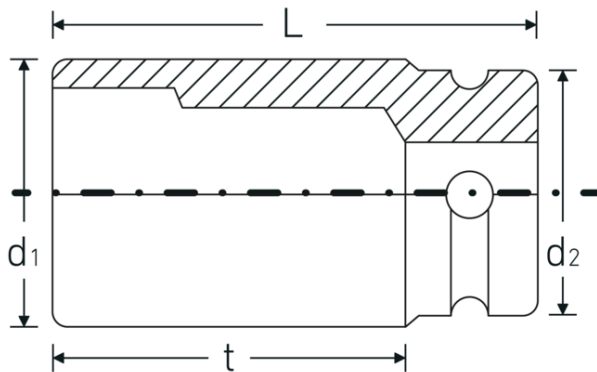

IMPACT sockets 3/4"

56IMP

Product no.	25020027
GTIN	4018754015832
Model	56 IMP 27

Label. IMPACT socket 3/4 " 27mm L.100mm

- Features.**
- long version
 - with hex
 - 3/4" internal square drive
 - Chrome Alloy Steel, gunmetal finish
 - DIN 3129 / ISO 1711-2

Product highlights.

Powerful and resilient.

The sockets are made from high-quality Chrome Alloy Steel. They are hardened in oil to prevent stress and distortion.

Optimised functionality.

All IMPACT sockets have a through cross hole for the connecting pin and a deep groove for the rubber locking ring. The locking pin is not stressed during use.

High fitting accuracy.

The high fitting accuracy due to tight tolerances guarantees optimum, backlash-free transmission of forces to the socket.

Technical Drawing.

Technical Attributes.

Drive profile	hex
Internal square drive (inch)	3/4 "
d1	43,5 mm
d2	44 mm
Length mm (L)	100 mm
Spanner size [mm]	27 mm
t	72,5 mm

Logistics data.

Depth mm (IFS)	100
Width mm (IFS)	45
Height mm (IFS)	45
Length (packed, mm)	101
Width (packed, mm)	100
Height (packed, mm)	46
Volume (packed, dm ³)	0.4646 dm ³
Product no.	25020027
Weight (gross, kg)	1,600
Weight PAP (kg)	0,000
Weight PVC (kg)	0,008
GTIN	4018754015832
Country of origin AWR	GERMANY
Region of origin	Nordrhein-Westfalen
WEEE/ElektroG	nicht ear-pflichtig
Customs tariff no.	82042000
Packing standard	2
Weight	800 g