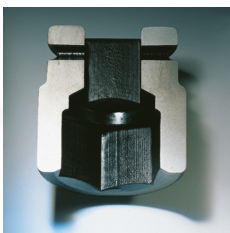

IMPACT sockets TORX® 1/2"

2308TX

Product no. 23080020
GTIN 4018754015320
Model 2308TX IMP E 20

Label. IMPACT socket 1/2 " E20 L.38mm

- Features.**
- for external TORX® screws
 - 1/2" internal square drive
 - Chrome Alloy Steel, gunmetal finish

Product highlights.

Powerful and resilient.

The sockets are made from high-quality Chrome Alloy Steel. They are hardened in oil to prevent stress and distortion.

Optimised functionality.

All IMPACT sockets have a through cross hole for the connecting pin and a deep groove for the rubber locking ring. The locking pin is not stressed during use.

High fitting accuracy.

The high fitting accuracy due to tight tolerances guarantees optimum, backlash-free transmission of forces to the socket.

Technical Drawing.

Technical Attributes.

Drive profile	TORX®
TORX® drive profile (mm)	18,4 mm
Internal square drive (inch)	1/2 "
d1	24,5 mm
d2	30 mm
Size of output profile	E20
Length mm (L)	38 mm