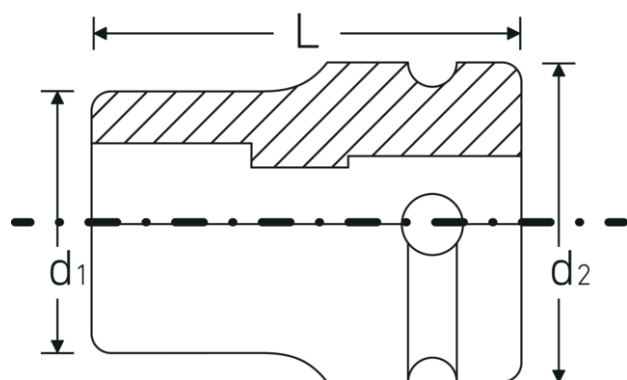

IMPACT sockets TORX® 1/2"

2308TX

Product no. 23080020
GTIN 4018754015320
Model 2308TX IMP E 20

Label. IMPACT socket 1/2 " E20 L.38mm

- Features.**
- for external TORX® screws
 - 1/2" internal square drive
 - Chrome Alloy Steel, gunmetal finish

Product highlights.

Powerful and resilient.

The sockets are made from high-quality Chrome Alloy Steel. They are hardened in oil to prevent stress and distortion.

Optimised functionality.

All IMPACT sockets have a through cross hole for the connecting pin and a deep groove for the rubber locking ring. The locking pin is not stressed during use.

High fitting accuracy.

The high fitting accuracy due to tight tolerances guarantees optimum, backlash-free transmission of forces to the socket.

Technical Drawing.

Technical Attributes.

Drive profile	TORX®
TORX® drive profile (mm)	18,4 mm
Internal square drive (inch)	1/2 "
d1	24,5 mm
d2	30 mm
Size of output profile	E20
Length mm (L)	38 mm

Logistics data.

Depth mm (IFS)	38
Width mm (IFS)	30
Height mm (IFS)	30
Length (packed, mm)	170
Width (packed, mm)	80
Height (packed, mm)	47
Volume (packed, dm3)	0.6392 dm3
Product no.	23080020
Weight (gross, kg)	1,200
Weight PAP (kg)	0,000
Weight PVC (kg)	0,008
GTIN	4018754015320
Country of origin AWR	GERMANY
Region of origin	Nordrhein-Westfalen
WEEE/ElektroG	nicht ear-pflichtig
Customs tariff no.	82042000
Packing standard	10
Weight	120 g