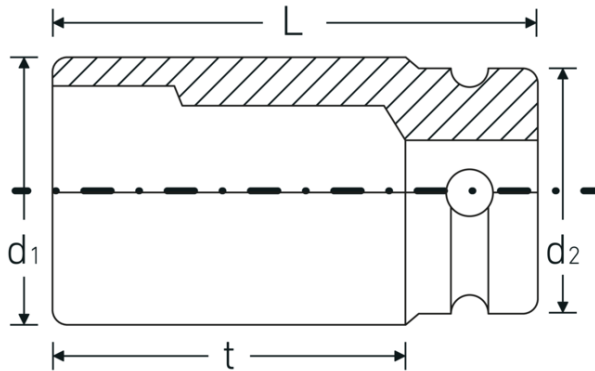

IMPACT socket

56IMP

Product no. **25020034**
GTIN **4018754015887**
Model **56 IMP 34**

Label. IMPACT socket 3/4 " 34mm L.100mm

- Features.**
- long version
 - with hex
 - 3/4" internal square drive
 - Chrome Alloy Steel, gunmetal finish
 - DIN 3129 / ISO 1711-2

Advantages.

3/4" internal square drive.

Product highlights.

Powerful and resilient.

The sockets are made from high-quality Chrome Alloy Steel. They are hardened in oil to prevent stress and distortion.

Optimized functionality.

All IMPACT sockets have a through cross hole for the connecting pin and a deep groove for the rubber locking ring. The locking pin is not stressed during use.

High fitting accuracy.

The high precision fit, achieved through tight tolerances, ensures optimal, backlash-free transmission of forces to the socket.

Technical Drawing.

Technical Attributes.

Drive profile	hex
Internal square drive (inch)	3/4 "
d1	52,4 mm
d2	44 mm
Length mm (L)	100 mm
Width across flats [mm]	34 mm
t	71,5 mm

Logistics data.

Depth mm (IFS)	100
Width mm (IFS)	52
Height mm (IFS)	52
Length (packed, mm)	105
Width (packed, mm)	105
Height (packed, mm)	53
Volume (packed, dm3)	0.584325 dm3
Product no.	25020034
Weight (gross, kg)	1,966
Weight PAP (kg)	0,000
Weight PVC (kg)	0,010
GTIN	4018754015887
Country of origin AWR	GERMANY
Region of origin	Nordrhein-Westfalen
WEEE/ElektroG	nicht ear-pflichtig
Customs tariff no.	82042000
Packing standard	2
Weight	983 g