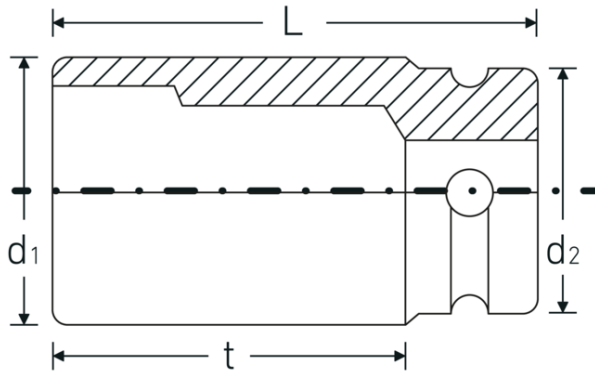

Advantages.

3/4" internal square drive.

Product highlights.

Powerful and resilient.

The sockets are made from high-quality Chrome Alloy Steel. They are hardened in oil to prevent stress and distortion.

Optimised functionality.

All IMPACT sockets have a through cross hole for the connecting pin and a deep groove for the rubber locking ring. The locking pin is not stressed during use.

High fitting accuracy.

The high fitting accuracy due to tight tolerances guarantees optimum, backlash-free transmission of forces to the socket.

Technical Drawing.

Technical Attributes.

Drive profile	hex
Internal square drive (inch)	3/4 "
d1	54,9 mm
d2	44 mm
DIN	DIN 3129 / ISO 1711-2
Length mm (L)	57 mm
Spanner size [mm]	36 mm
t	32 mm

Logistics data.

Depth mm (IFS)	57
Width mm (IFS)	55
Height mm (IFS)	55
Length (packed, mm)	111
Width (packed, mm)	55
Height (packed, mm)	57
Volume (packed, dm3)	0.347985 dm3
Product no.	25010036
Weight (gross, kg)	1,090
Weight PAP (kg)	0,000
Weight PVC (kg)	0,007
GTIN	4018754015771
Country of origin AWR	GERMANY
Region of origin	Nordrhein-Westfalen
WEEE/ElektroG	nicht ear-pflichtig
Customs tariff no.	82042000
Packing standard	2
Weight	545 g