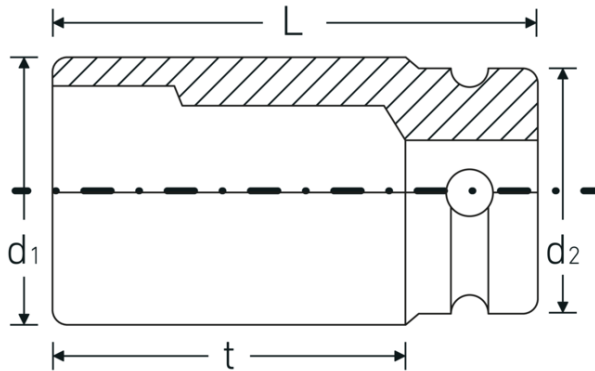

Advantages.

3/4" internal square drive.

Product highlights.

Powerful and resilient.

The sockets are made from high-quality Chrome Alloy Steel. They are hardened in oil to prevent stress and distortion.

Optimized functionality.

All IMPACT sockets have a through cross hole for the connecting pin and a deep groove for the rubber locking ring. The locking pin is not stressed during use.

High fitting accuracy.

The high precision fit, achieved through tight tolerances, ensures optimal, backlash-free transmission of forces to the socket.

Technical Drawing.

Technical Attributes.

Drive profile	hex
Internal square drive (inch)	3/4 "
d1	60 mm
d2	44 mm
DIN	DIN 3129 / ISO 1711-2
Length mm (L)	58 mm
Width across flats [mm]	41 mm
t	34,5 mm

Logistics data.

Depth mm (IFS)	58
Width mm (IFS)	57
Height mm (IFS)	57
Length (packed, mm)	59
Width (packed, mm)	58
Height (packed, mm)	58
Volume (packed, dm ³)	0.198476 dm ³
Product no.	25010041
Weight (gross, kg)	0,500
Weight PAP (kg)	0,000
Weight PVC (kg)	0,008
GTIN	4018754233885
Country of origin AWR	OHNE
Region of origin	Ausländischer Ursprung
WEEE/ElektroG	nicht ear-pflichtig
Customs tariff no.	82042000
Packing standard	1
Weight	500 g