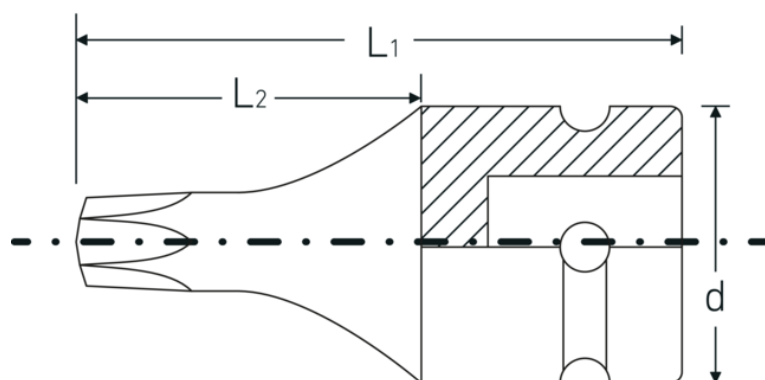

IMPACT-TORX® screwdriver sockets 1/2"

2307TX

Product no. **23070030**
GTIN **4018754015221**
Model **2307TX IMP T 30**

Label. IMPACT screwdriver socket 1/2 " T30 L.40mm

- Features.**
- for recessed TORX® screws
 - 1/2" internal square drive
 - Chrome Alloy Steel, gunmetal finish

Product highlights.

Optimised functionality.

All IMPACT sockets have a through cross hole for the connecting pin and a deep groove for the rubber locking ring. The locking pin is not stressed during use.

High fitting accuracy.

The high fitting accuracy due to tight tolerances guarantees optimum, backlash-free transmission of forces to the socket.

Technical Drawing.

Technical Attributes.

Drive profile	TORX®
TORX® drive profile (mm)	5,5 mm
Internal square drive (inch)	1/2 "
d	25 mm
Size of output profile	T30
L1	40 mm
L2	21 mm

Logistics data.

Depth mm (IFS)	40
Width mm (IFS)	25
Height mm (IFS)	25
Length (packed, mm)	105
Width (packed, mm)	45
Height (packed, mm)	26
Volume (packed, dm3)	0.12285 dm3
Product no.	23070030
Weight (gross, kg)	0,291
Weight PAP (kg)	0,000
Weight PVC (kg)	0,005
GTIN	4018754015221
Country of origin AWR	GERMANY
Region of origin	Nordrhein-Westfalen
WEEE/ElektroG	nicht ear-pflichtig
Customs tariff no.	82042000
Packing standard	5
Weight	57 g