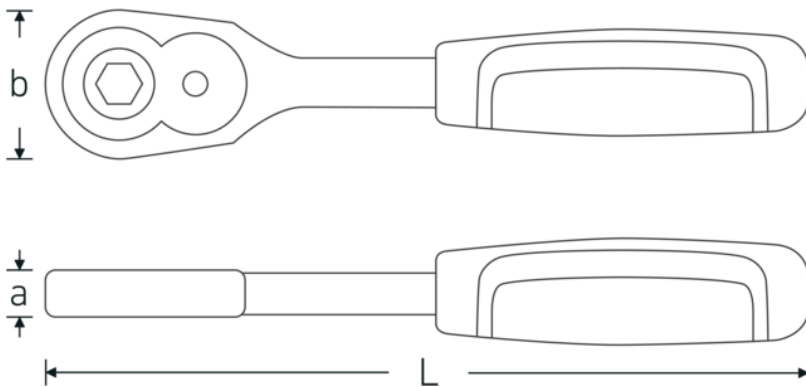

Bit ratchet 1/4"

415B 2K

Product no. 11131011
GTIN 4018754182480
Model 415 B 2K

Label. 1/4 Bit ratchet RSW.16° L.117mm

Technical Drawing.

Technical Attributes.

a	12 mm
Internal hex drive (inch)	1/4
Number of teeth	22
Working angle	16 °
Width mm (b)	22 mm
DIN	DIN 3126 / ISO 1173 Form D 6,3
Length mm (L)	117 mm

Logistics data.

Depth mm (IFS)	115
Width mm (IFS)	22
Height mm (IFS)	18
Length (packed, mm)	120
Width (packed, mm)	90
Height (packed, mm)	20
Volume (packed, dm3)	0.216 dm3
Product no.	11131011
Weight (gross, kg)	0,385