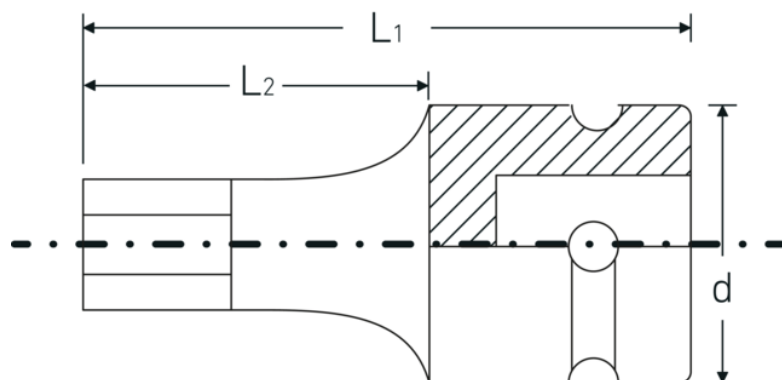

### Optimised functionality.

All IMPACT sockets have a through cross hole for the connecting pin and a deep groove for the rubber locking ring. The locking pin is not stressed during use.

## Technical Drawing.

## Technical Attributes.

Drive profile	hex
External hex drive (mm)	14 mm
Internal square drive (inch)	1/2 "
d	25 mm
L1	40 mm
L2	20 mm

## Logistics data.

Depth mm (IFS)	43
Width mm (IFS)	30
Height mm (IFS)	30
Length (packed, mm)	155
Width (packed, mm)	50
Height (packed, mm)	31
Volume (packed, dm <sup>3</sup> )	0.24025 dm <sup>3</sup>
Product no.	23050014
Weight (gross, kg)	0,380
Weight PAP (kg)	0,000
Weight PVC (kg)	0,003
GTIN	4018754233854
Country of origin AWR	TAIWAN, PROVINCE OF CHINA
Region of origin	Ausländischer Ursprung
WEEE/ElektroG	nicht ear-pflichtig
Customs tariff no.	82042000
Packing standard	5
Weight	118 g