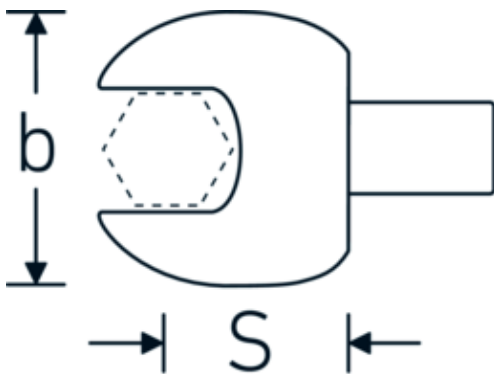

### Label.

Open-ended shell tool Wrench size 27mm Tool holders 22 x 28

### Technical Drawing.

### Technical Attributes.

Width mm (b)	56 mm
Size tool holder [internal square drive]	22 x 28 mm
Height mm (h)	14 mm
S	55 mm
Width across flats [mm]	27 mm

### Logistics data.

Depth mm (IFS)	110
Width mm (IFS)	55
Height mm (IFS)	32
Length (packed, mm)	110
Width (packed, mm)	55
Height (packed, mm)	32
Volume (packed, dm <sup>3</sup> )	0.1936 dm <sup>3</sup>
Product no.	58211027
Weight (gross, kg)	0,640