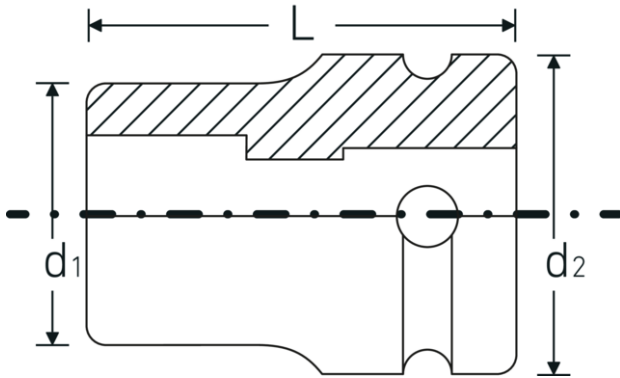

Advantages.

1/2" internal square drive.

Product highlights.

Powerful and resilient.

The sockets are made from high-quality Chrome Alloy Steel. They are hardened in oil to prevent stress and distortion.

Optimized functionality.

All IMPACT sockets have a through cross hole for the connecting pin and a deep groove for the rubber locking ring. The locking pin is not stressed during use.

High fitting accuracy.

The high precision fit, achieved through tight tolerances, ensures optimal, backlash-free transmission of forces to the socket.

Technical Drawing.

Technical Attributes.

Drive profile	TORX®
TORX® drive profile (mm)	18,4 mm
Internal square drive (inch)	1/2 "
d1	24,5 mm
d2	30 mm
Size of output profile	E20
Length mm (L)	38 mm

Logistics data.

Depth mm (IFS)	38
Width mm (IFS)	30
Height mm (IFS)	30
Length (packed, mm)	170
Width (packed, mm)	80
Height (packed, mm)	47
Volume (packed, dm3)	0.6392 dm3
Product no.	23080020
Weight (gross, kg)	1,200
Weight PAP (kg)	0,000
Weight PVC (kg)	0,008
GTIN	4018754015320
Country of origin AWR	GERMANY
Region of origin	Nordrhein-Westfalen
WEEE/ElektroG	nicht ear-pflichtig
Customs tariff no.	82042000
Packing standard	10
Weight	120 g