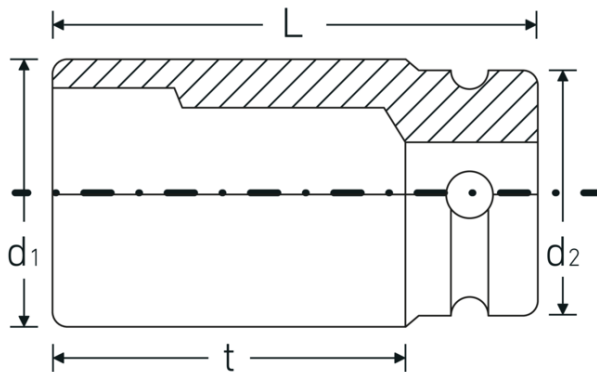

IMPACT sockets 1"

66IMP

Product no. **26020046**
GTIN **4018754016488**
Model **66 IMP 46**

Label. IMPACT socket 1 " 46mm L.110mm

- Features.**
- long version
 - with hex
 - 1" internal square drive
 - Chrome Alloy Steel, gunmetal finish
 - DIN 3129 / ISO 1711-2

Product highlights.

Powerful and resilient.

The sockets are made from high-quality Chrome Alloy Steel. They are hardened in oil to prevent stress and distortion.

Optimised functionality.

All IMPACT sockets have a through cross hole for the connecting pin and a deep groove for the rubber locking ring. The locking pin is not stressed during use.

High fitting accuracy.

The high fitting accuracy due to tight tolerances guarantees optimum, backlash-free transmission of forces to the socket.

Technical Drawing.

Technical Attributes.

Drive profile	hex
Internal square drive (inch)	1 "
d1	69,5 mm
d2	54 mm
Length mm (L)	110 mm
Spanner size [mm]	46 mm
t	72 mm

Logistics data.

Depth mm (IFS)	110
Width mm (IFS)	74
Height mm (IFS)	74
Length (packed, mm)	148
Width (packed, mm)	111
Height (packed, mm)	75
Volume (packed, dm ³)	1.2321 dm ³
Product no.	26020046
Weight (gross, kg)	3,422
Weight PAP (kg)	0,000
Weight PVC (kg)	0,010
GTIN	4018754016488
Country of origin AWR	GERMANY
Region of origin	Nordrhein-Westfalen
WEEE/ElektroG	nicht ear-pflichtig
Customs tariff no.	82042000
Packing standard	2
Weight	1711 g