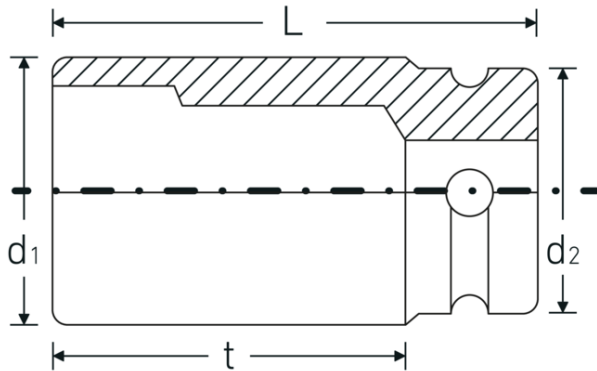

Advantages.

3/4" internal square drive.

Product highlights.

Powerful and resilient.

The sockets are made from high-quality Chrome Alloy Steel. They are hardened in oil to prevent stress and distortion.

Optimized functionality.

All IMPACT sockets have a through cross hole for the connecting pin and a deep groove for the rubber locking ring. The locking pin is not stressed during use.

High fitting accuracy.

The high precision fit, achieved through tight tolerances, ensures optimal, backlash-free transmission of forces to the socket.

Technical Drawing.

Technical Attributes.

Drive profile	hex
Internal square drive (inch)	3/4 "
d1	58 mm
d2	44 mm
DIN	DIN 3129 / ISO 1711-2
Length mm (L)	58 mm
Width across flats [mm]	38 mm
t	33 mm

Logistics data.

Depth mm (IFS)	58
Width mm (IFS)	58
Height mm (IFS)	58
Length (packed, mm)	117
Width (packed, mm)	58
Height (packed, mm)	58
Volume (packed, dm ³)	0.393588 dm ³
Product no.	25010038
Weight (gross, kg)	1,184
Weight PAP (kg)	0,000
Weight PVC (kg)	0,007
GTIN	4018754015795
Country of origin AWR	GERMANY
Region of origin	Nordrhein-Westfalen
WEEE/ElektroG	nicht ear-pflichtig
Customs tariff no.	82042000
Packing standard	2
Weight	600 g