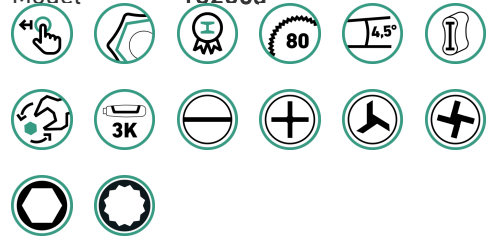

Standard aircraft maintenance tool set

13205a

Product no. **97846012**
GTIN **4018754132744**
Model **13205a**