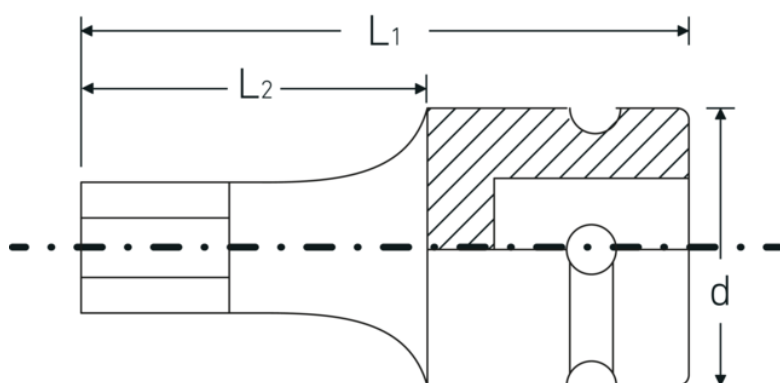

Advantages.

1/2" internal square drive.

Product highlights.

Optimised functionality.

All IMPACT sockets have a through cross hole for the connecting pin and a deep groove for the rubber locking ring. The locking pin is not stressed during use.

High fitting accuracy.

The high fitting accuracy due to tight tolerances guarantees optimum, backlash-free transmission of forces to the socket.

Technical Drawing.

Technical Attributes.

Drive profile	hex
External hex drive (mm)	12 mm
Internal square drive (inch)	1/2 "
d	25 mm
L1	40 mm
L2	20 mm

Logistics data.

Depth mm (IFS)	42
Width mm (IFS)	30
Height mm (IFS)	30
Length (packed, mm)	110
Width (packed, mm)	60
Height (packed, mm)	31
Volume (packed, dm3)	0.2046 dm3
Product no.	23050012
Weight (gross, kg)	0,330
Weight PAP (kg)	0,000
Weight PVC (kg)	0,003
GTIN	4018754233847
Country of origin AWR	TAIWAN, PROVINCE OF CHINA
Region of origin	Ausländischer Ursprung
WEEE/ElektroG	nicht ear-pflichtig
Customs tariff no.	82042000
Packing standard	5
Weight	111 g