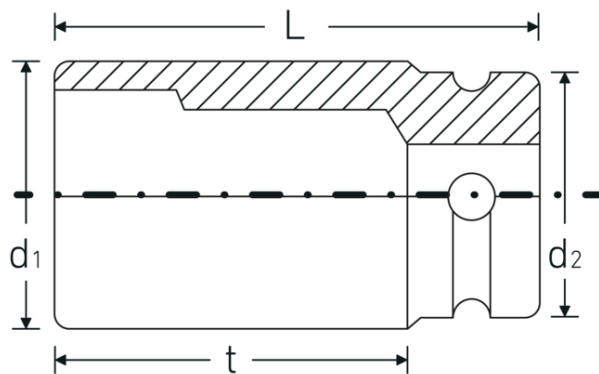

IMPACT sockets 3/4"

56IMP

Product no.	25020030
GTIN	4018754015856
Model	56 IMP 30

Label. IMPACT socket 3/4 " 30mm L.100mm

- Features.**
- long version
 - with hex
 - 3/4" internal square drive
 - Chrome Alloy Steel, gunmetal finish
 - DIN 3129 / ISO 1711-2

Product highlights.

Powerful and resilient.

The sockets are made from high-quality Chrome Alloy Steel. They are hardened in oil to prevent stress and distortion.

Optimised functionality.

All IMPACT sockets have a through cross hole for the connecting pin and a deep groove for the rubber locking ring. The locking pin is not stressed during use.

High fitting accuracy.

The high fitting accuracy due to tight tolerances guarantees optimum, backlash-free transmission of forces to the socket.

Technical Drawing.

Technical Attributes.

Drive profile	hex
Internal square drive (inch)	3/4 "
d1	47,4 mm
d2	44 mm
Length mm (L)	100 mm
Spanner size [mm]	30 mm
t	72,5 mm

Logistics data.

Depth mm (IFS)	100
Width mm (IFS)	48
Height mm (IFS)	48
Length (packed, mm)	101
Width (packed, mm)	100
Height (packed, mm)	49
Volume (packed, dm3)	0.4949 dm3
Product no.	25020030
Weight (gross, kg)	1,730
Weight PAP (kg)	0,000
Weight PVC (kg)	0,007
GTIN	4018754015856
Country of origin AWR	GERMANY
Region of origin	Nordrhein-Westfalen
WEEE/ElektroG	nicht ear-pflichtig
Customs tariff no.	82042000
Packing standard	2
Weight	860 g