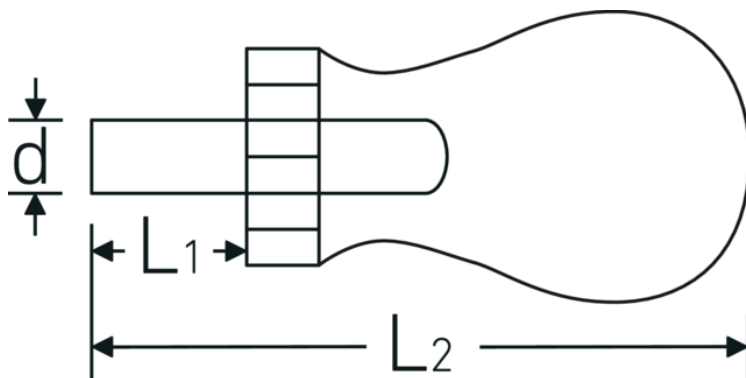

Bit ratchet screwdriver 1/4", short

4008-2

Product no. 18120002
GTIN 4018754238927
Model 4008-2

Label. 1/4" Bit ratchet screwdriver L.95mm

Product highlights.

Quick screw tightening.

The ratchet function enables screws to be tightened quickly, while the knurled zone supports rapid pre-tightening. With a heavy-duty mechanism that features 48 teeth and a 7.5° working angle, the bit ratchet is a powerful and efficient tool.

Intuitive switching.

The intuitively operated changeover ring can be turned from left to right for a quick change of direction. The ratchet is fixed when in the middle position.

Easy bit change.

Thanks to the magnetic hex socket, bit changes are effortless and reliable. The bits are held securely even when greater force is applied.

For tight installation spaces.

The ratcheting screwdriver's short, compact and domed shape facilitates access to narrow and hard-to-reach places.

Technologies and features.

2-component handle

Our 2-component handle is non-slip and ergonomically designed. It is resistant to the most common oils, greases, fuels, brake fluids and Skydrol.

Technical Drawing.

Technical Attributes.

Number of teeth	48
Working angle	7.5 °
d	10 mm
DIN	DIN 3126 / ISO 1173 Form C 6,3
Size	2
Internal hex drive [inch]	1/4 "
L1	25 mm
L2	95 mm

Logistics data.

Depth mm (IFS)	93
Width mm (IFS)	41
Height mm (IFS)	34
Length (packed, mm)	100
Width (packed, mm)	45
Height (packed, mm)	40
Volume (packed, dm3)	0.18 dm3
Product no.	18120002
Weight (gross, kg)	0,140
Weight PAP (kg)	0,000
Weight PVC (kg)	0,003
GTIN	4018754238927
Country of origin AWR	TAIWAN, PROVINCE OF CHINA
Region of origin	Ausländischer Ursprung
WEEE/ElektroG	nicht ear-pflichtig
Customs tariff no.	82054000
Packing standard	1
Weight	137 g