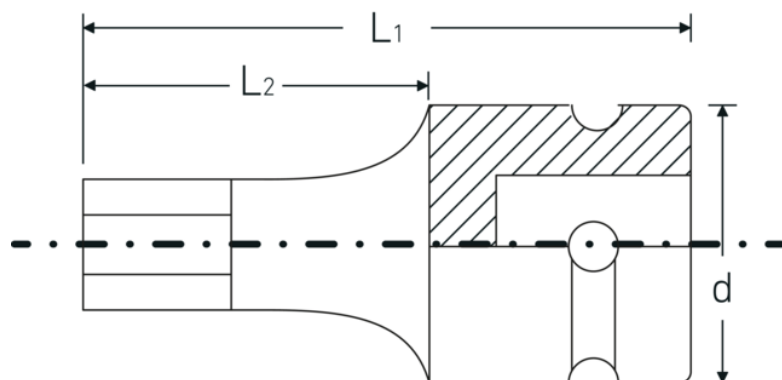

### Optimised functionality.

All IMPACT sockets have a through cross hole for the connecting pin and a deep groove for the rubber locking ring. The locking pin is not stressed during use.

## Technical Drawing.

## Technical Attributes.

Drive profile	hex
External hex drive (mm)	8 mm
Internal square drive (inch)	1/2 "
d	25 mm
L1	40 mm
L2	20 mm

## Logistics data.

Depth mm (IFS)	38
Width mm (IFS)	25
Height mm (IFS)	25
Length (packed, mm)	135
Width (packed, mm)	26
Height (packed, mm)	26
Volume (packed, dm <sup>3</sup> )	0.09126 dm <sup>3</sup>
Product no.	23050008
Weight (gross, kg)	0,308
Weight PAP (kg)	0,000
Weight PVC (kg)	0,006
GTIN	4018754233823
Country of origin AWR	TAIWAN, PROVINCE OF CHINA
Region of origin	Ausländischer Ursprung
WEEE/ElektroG	nicht ear-pflichtig
Customs tariff no.	82042000
Packing standard	5
Weight	60 g