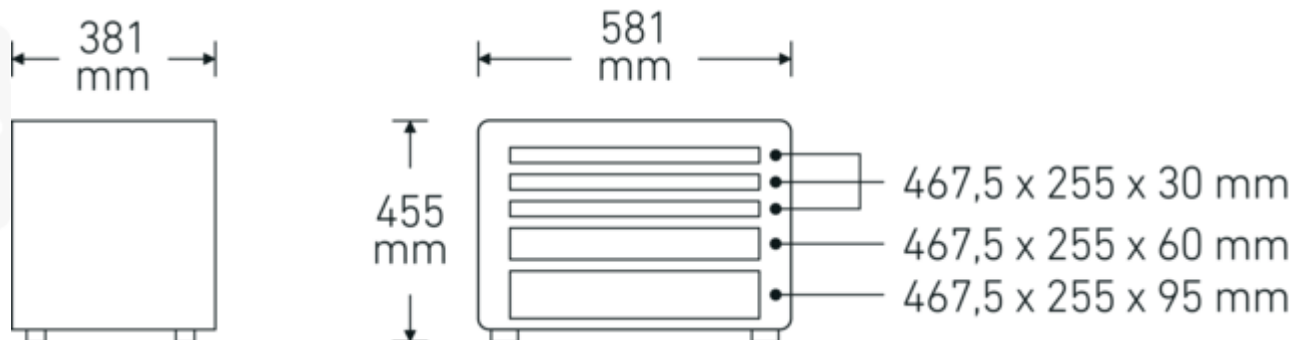

## Technical Attributes.

Width mm (b)	581 mm
Colour	jet black
Height mm (h)	455 mm
Length mm (L)	381 mm
Model no.	13217 TS

## Logistics data.

Depth mm (IFS)	600
Width mm (IFS)	405
Height mm (IFS)	520
Length (packed, mm)	600
Width (packed, mm)	410
Height (packed, mm)	520
Volume (packed, dm3)	127.92 dm3
Product no.	81091306
Weight (gross, kg)	16,100
Weight PAP (kg)	1,500
Weight PVC (kg)	0,000
GTIN	4018754240173
Country of origin AWR	ITALY
Region of origin	Ausländischer Ursprung
WEEE/ElektroG	nicht ear-pflichtig
Customs tariff no.	42021250
Packing standard	1
Weight	16000 g