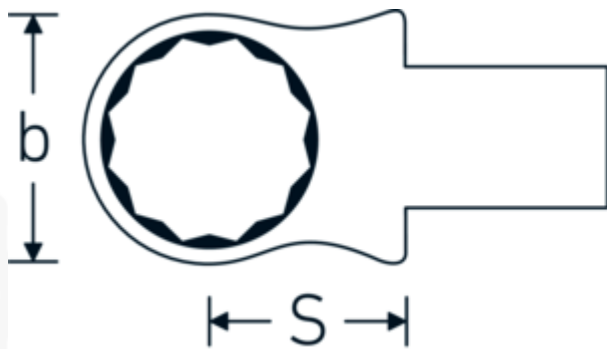

## Ring insert tool

732a/40

Product no. 58624048  
GTIN 4018754035243  
Model 732A/40 1

**Label.** Ring insert tool Spanner size 1" Tool holders 14 x 18

- Features.**
- For square drive torque wrenches
  - Fixation by pin lock
  - Chromium over nickel, durable and chip-proof finish
  - Drop-forged, hardened and cooled in oil bath
  - Extremely resilient, exceptionally durable

## Advantages.

For torque wrench with square drive.

## Technical Attributes.

Width mm (b)	41 mm
Size square socket [inside square drive]	14 x 18 mm
Height mm (h)	17 mm
S	25 mm
Spanner size [inch]	1 "

## Logistics data.

Depth mm (IFS)	70
Width mm (IFS)	40
Height mm (IFS)	22
Length (packed, mm)	72
Width (packed, mm)	42
Height (packed, mm)	24
Volume (packed, dm3)	0.072576 dm3
Product no.	58624048
Weight (gross, kg)	0,160
Weight PAP (kg)	0,000
Weight PVC (kg)	0,002
GTIN	4018754035243
Country of origin AWR	GERMANY
Region of origin	Nordrhein-Westfalen
WEEE/ElektroG	nicht ear-pflichtig
Customs tariff no.	82041100
Packing standard	1
Weight	160 g