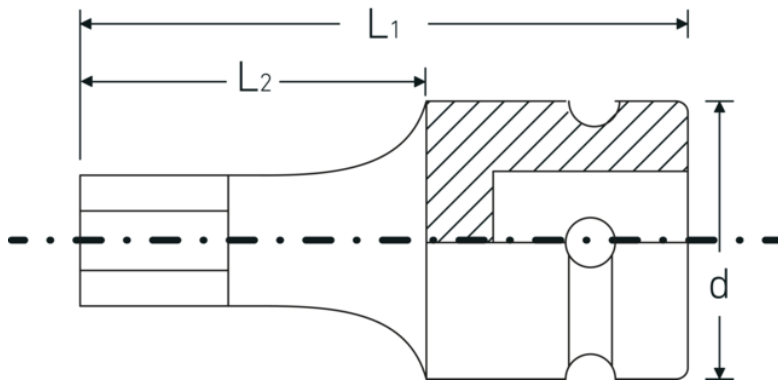

IMPACT screwdriver sockets 1/2"

54IMP

Product no. **23050006**
GTIN **4018754233809**
Model **54 IMP 6**

Label. IMPACT screwdriver socket 1/2 " 6 mm L.40mm

- Features.**
- for hex socket screws
 - 1/2" internal square drive
 - Chrome Alloy Steel, gunmetal finish

Product highlights.

Optimised functionality.

All IMPACT sockets have a through cross hole for the connecting pin and a deep groove for the rubber locking ring. The locking pin is not stressed during use.

High fitting accuracy.

The high fitting accuracy due to tight tolerances guarantees optimum, backlash-free transmission of forces to the socket.

Technical Drawing.

Technical Attributes.

Drive profile	hex
External hex drive (mm)	6 mm
Internal square drive (inch)	1/2 "
d	25 mm
L1	40 mm
L2	20 mm

Logistics data.

Depth mm (IFS)	38
Width mm (IFS)	25
Height mm (IFS)	25
Length (packed, mm)	135
Width (packed, mm)	26
Height (packed, mm)	26
Volume (packed, dm ³)	0.09126 dm ³
Product no.	23050006
Weight (gross, kg)	0,294
Weight PAP (kg)	0,000
Weight PVC (kg)	0,006
GTIN	4018754233809
Country of origin AWR	OHNE
Region of origin	Ausländischer Ursprung
WEEE/ElektroG	nicht ear-pflichtig
Customs tariff no.	82042000
Packing standard	5
Weight	59 g