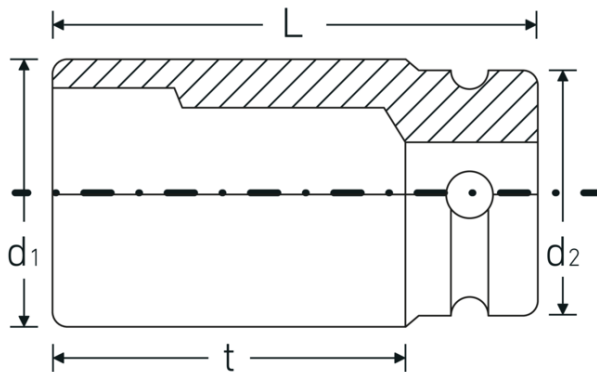

IMPACT sockets 3/4"

56IMP

Product no. **25020032**
GTIN **4018754015863**
Model **56 IMP 32**

Label. IMPACT socket 3/4 " 32mm L.100mm

- Features.**
- long version
 - with hex
 - 3/4" internal square drive
 - Chrome Alloy Steel, gunmetal finish
 - DIN 3129 / ISO 1711-2

Product highlights.

Powerful and resilient.

The sockets are made from high-quality Chrome Alloy Steel. They are hardened in oil to prevent stress and distortion.

Optimised functionality.

All IMPACT sockets have a through cross hole for the connecting pin and a deep groove for the rubber locking ring. The locking pin is not stressed during use.

High fitting accuracy.

The high fitting accuracy due to tight tolerances guarantees optimum, backlash-free transmission of forces to the socket.

Technical Drawing.

Technical Attributes.

Drive profile	hex
Internal square drive (inch)	3/4 "
d1	49,9 mm
d2	44 mm
Length mm (L)	100 mm
Spanner size [mm]	32 mm
t	72 mm

Logistics data.

Depth mm (IFS)	100
Width mm (IFS)	50
Height mm (IFS)	50
Length (packed, mm)	101
Width (packed, mm)	100
Height (packed, mm)	51
Volume (packed, dm3)	0.5151 dm3
Product no.	25020032
Weight (gross, kg)	1,844
Weight PAP (kg)	0,000
Weight PVC (kg)	0,009
GTIN	4018754015863
Country of origin AWR	GERMANY
Region of origin	Nordrhein-Westfalen
WEEE/ElektroG	nicht ear-pflichtig
Customs tariff no.	82042000
Packing standard	2
Weight	922 g