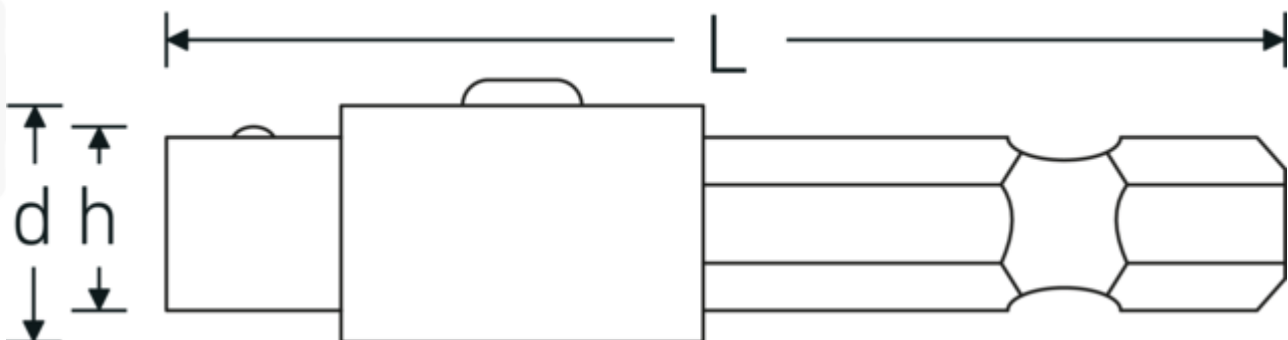

### Features.

- with external hex drive
- for machine-operated IMPACT sockets DIN 3129 / ISO 2725-2 with internal square DIN 3121/ISO 1174-2
- with a larger diameter for improved contact of the IMPACT sockets
- Chrome Alloy Steel, gunmetal finish

## Technical Attributes.

External hex (inch)	1/4
External square	E 12,5 mm
External square [inch]	1/2 "
DIN	DIN 3129 / ISO 2725-2
Height mm (h)	19,2 mm
Length mm (L)	50 mm
Model no.	3316/1QR
External hex drive	E 6,3