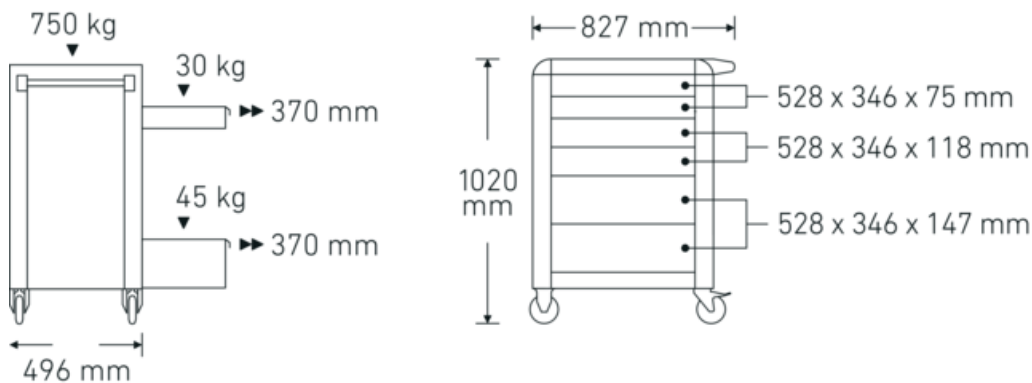

##### Optimally organised.

All drawers can be extended up to 100%. Combining the use of STAHLWILLE standard and TCS inserts, or the variable drawer dividers, ensures a clear overview and convenient access to tools.

## Technical Attributes.

Number of drawers	6
Width mm (b)	827 mm
Colour	red, RAL 3020; black RAL 9005
Colour abbreviation	RAL 3020; RAL 9005
Height mm (h)	1020 mm
Length mm (L)	496 mm
Model no.	95/6 R PRO
Internal drawer dimensions mm	346 x 528 x 75 mm (2x) 346 x 528 x 118 mm (2x) 346 x 528 x 147 mm (2x)
Drawer load capacity	30 kg 30 kg 30/45 kg
Load capacity	750 kg

## Logistics data.

Depth mm (IFS)	720
Width mm (IFS)	496
Height mm (IFS)	863
Length (packed, mm)	836
Width (packed, mm)	587
Height (packed, mm)	940
Volume (packed, dm <sup>3</sup> )	461.28808 dm <sup>3</sup>
Product no.	81200162
Weight (gross, kg)	79,000
Weight PAP (kg)	7,500
Weight PVC (kg)	0,000
GTIN	4018754334650
Country of origin AWR	CHINA
Region of origin	Ausländischer Ursprung
WEEE/ElektroG	nicht ear-pflichtig
Customs tariff no.	94032080
Packing standard	1
Weight	71500 g