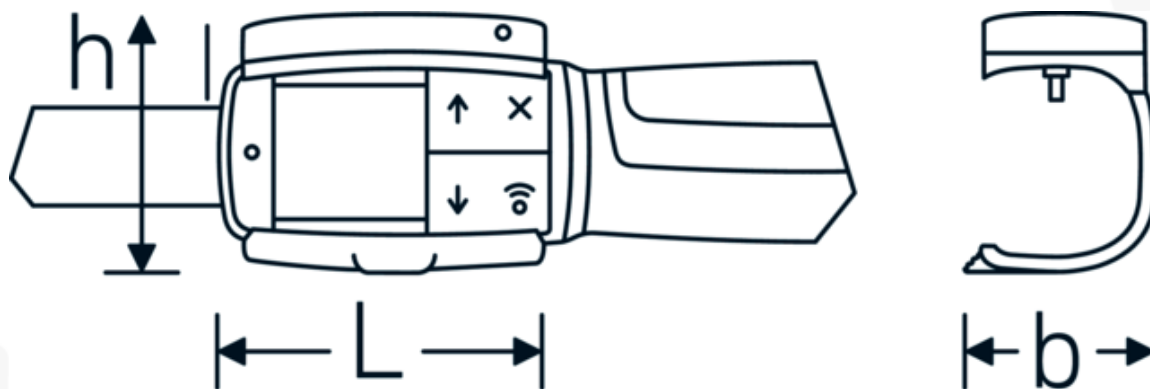

### Technical Drawing.

### Technical Attributes.

Width mm (b)	38 mm
for model	714
Height mm (h)	58 mm

### Logistics data.

Depth mm (IFS)	90
Width mm (IFS)	90
Height mm (IFS)	50

Length mm (L)	68 mm	Length (packed, mm)	90
		Width (packed, mm)	90
		Height (packed, mm)	50
		Volume (packed, dm3)	0.405 dm3
		Product no.	52110220
		Weight (gross, kg)	0,060
		Weight PAP (kg)	0,020
		Weight PVC (kg)	0,000
		GTIN	4018754331772
		Country of origin AWR	GERMANY
		Region of origin	Nordrhein-Westfalen
		WEEE/ElektroG	Kleingeräte B2C
		Customs tariff no.	85176990
		Packing standard	1
		Weight	60 g